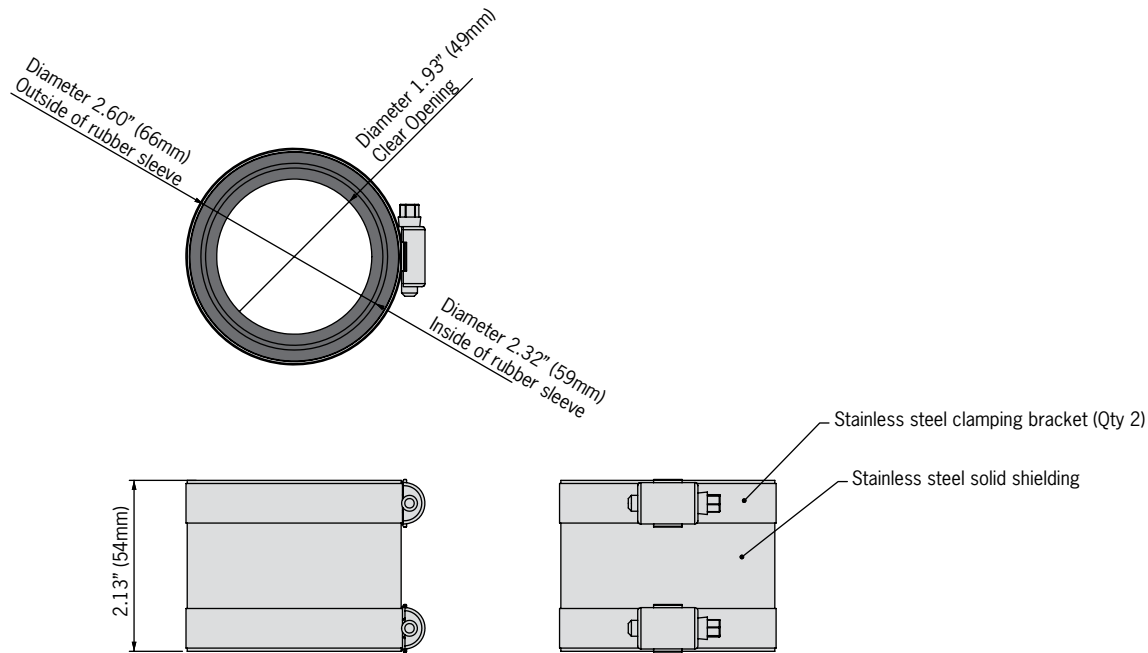

# Shower Channel - Stainless Steel Clad Coupling

**Product Table**

Description	Part No.	Weight
Stainless steel clad coupling	<b>93874</b>	0.4

**ACO Polymer Products, Inc.**

**East Sales Office**  
 P.O. Box 245  
 Chardon, OH 44024  
 Tel: (440) 285-7000  
 Toll free: (800) 543-4764  
 Fax: (440) 285-7005