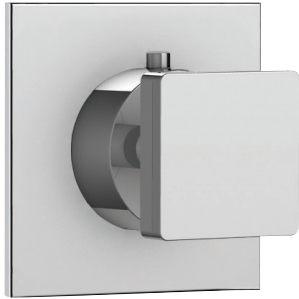

AQUABRASS

93223-93423-93233-93433

Trim set for independent diverter #61934

2-3 way shared functions and 2-3 way non-shared functions

FEATURES

Solid brass plate
Handle included
Diverter without stop

FINISHES