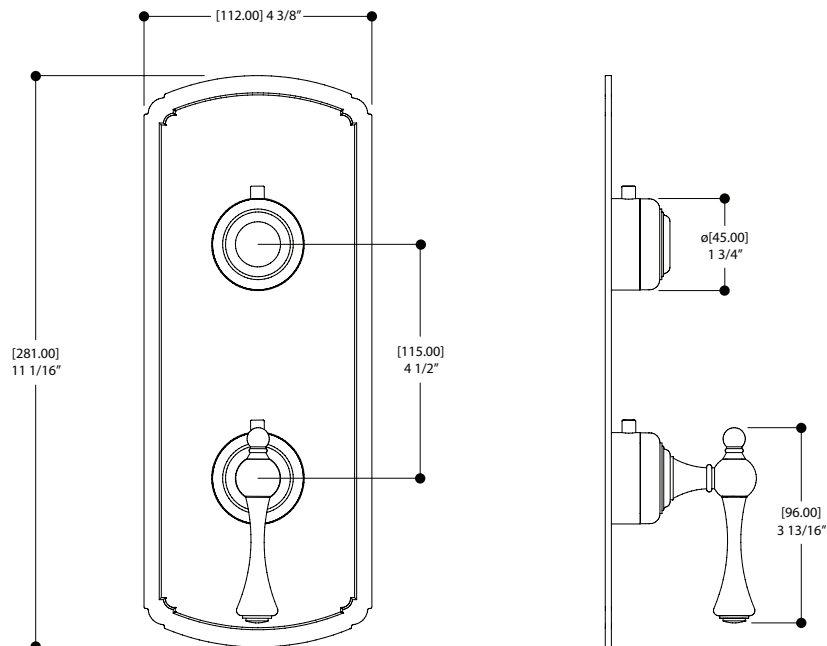

WARRANTY

Residential: Limited lifetime warranty to original purchaser
Commercial: Two years warranty
(Complete warranty available at www.aquabrace.com/warranty)