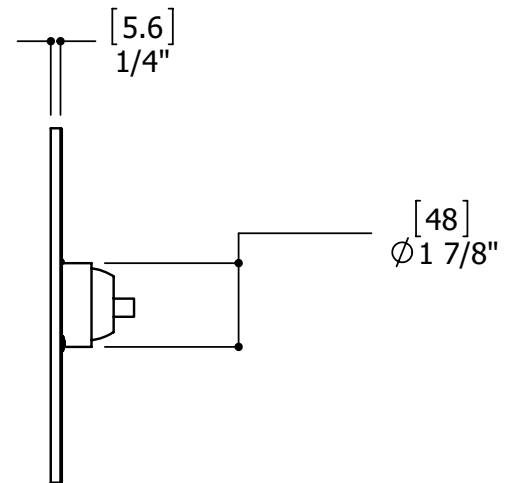

WARRANTY

Residential: Limited lifetime warranty to original purchaser

Commercial: Two years warranty

(Complete warranty available at www.aquabrax.com/warranty)