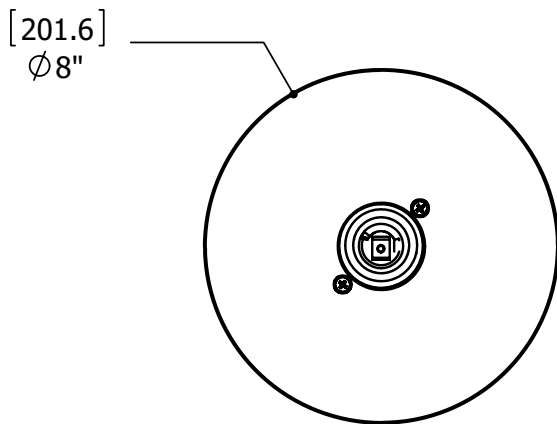

WARRANTY

Residential: Limited lifetime warranty to original purchaser

Commercial: Two years warranty

(Complete warranty available at www.aquabrax.com/warranty)