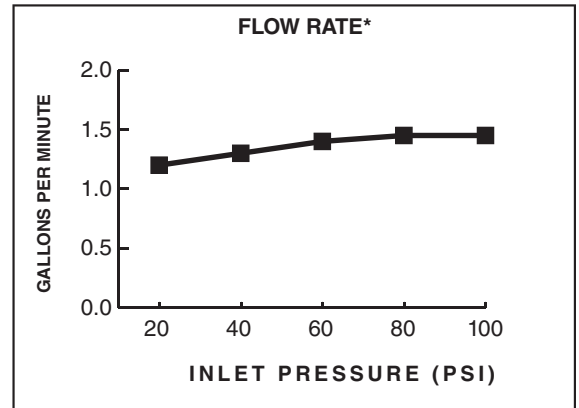

CODES AND STANDARDS

These products meet or exceed the following codes and standards:

- **ANSI A117.1**
- **ASME A112.18.1**
- **CSA B125.1**
- **NSF 61/Section 9**
- **NSF 372**