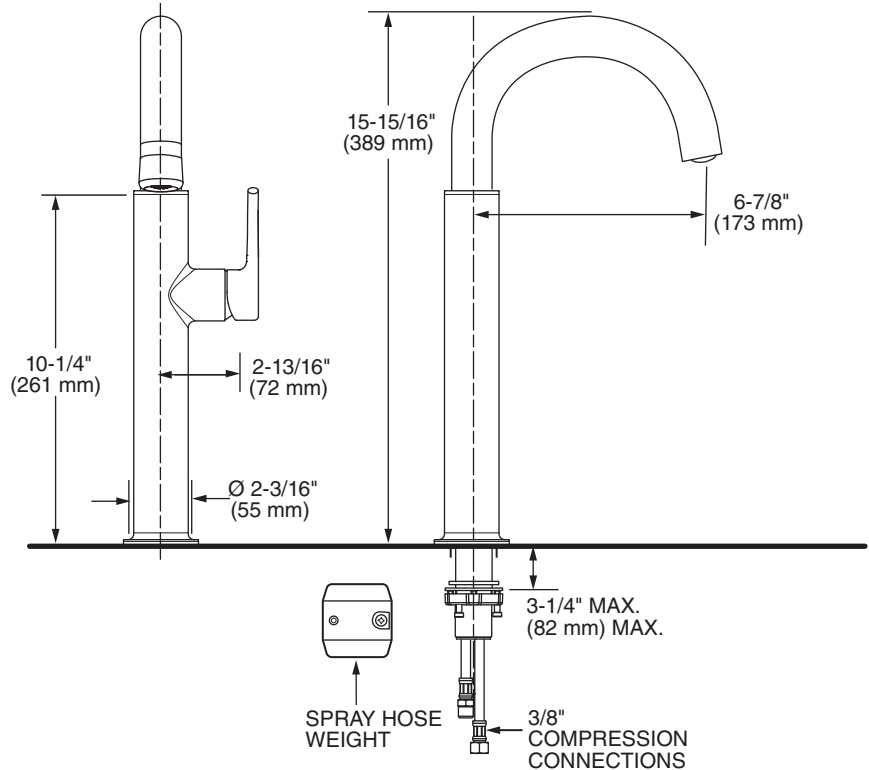

MODEL NUMBER:

□ **4803410 Pull-Down Bar Faucet**

Stainless Steel, Chrome, & Matte Black Finish.

GENERAL DESCRIPTION:

Whether at home in a center island, entertaining area, or cozy kitchen, the Studio S Pull-Down Bar Faucet from American Standard is the ideal combination of presence and performance. Contemporary cylinder profile features a single-function aerated spray head with smooth retraction and secure magnetic docking. Unique raised valve with one-piece lever handle provides drip-free performance and adds special distinction in any setting.

PRODUCT FEATURES:

- Contemporary profile is the perfect height for prep sinks and smaller kitchens
- Wipe-clean, one-piece lever handle eliminates tiny crevices where build-up hides
- Re-Trax feature ensures smooth retraction of spray head after use
- Swivel spout rotates 360° for optimal reach and range of motion in and around the sink
- Drip-free performance with high quality ceramic disc valve
- Durable brass and metal construction
- Pre-installed braided nylon supply lines
- Limited lifetime warranty

SUGGESTED SPECIFICATION

Single control pull-down bar faucet shall feature a high arc metal swivel spout and metal lever handle. Shall also feature 28 mm washerless ceramic disc valve cartridge and 3/8" flexible supply hoses. Faucet shall include Re-Trax Retraction System. Faucet shall be American Standard Model # 4803410._____.

CODES AND STANDARDS

These products meet or exceed the following codes and standards:

- ANSI A117.1**
- ASME A112.18.1**
- CSA B125.1**
- NSF 61/Section 9**
- NSF 372**

| Product Number | Description | Finish Options | | |
|----------------|---|-----------------|-----------------|-------------|
| | | Polished Chrome | Stainless Steel | Matte Black |
| | | 002 | 075 | 243 |
| 4803410 | Pull-Down Bar faucet Faucet featuring Re-Trax™ technology. Soap dispenser and deckplate not included. | | | |