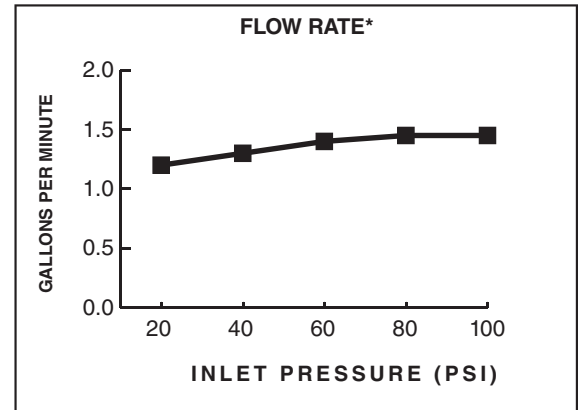

CODES AND STANDARDS

These products meet or exceed the following codes and standards:

- **ANSI A117.1**
- **ASME A112.18.1**
- **CSA B125.1**
- **NSF 61/Section 9**
- **NSF 372**