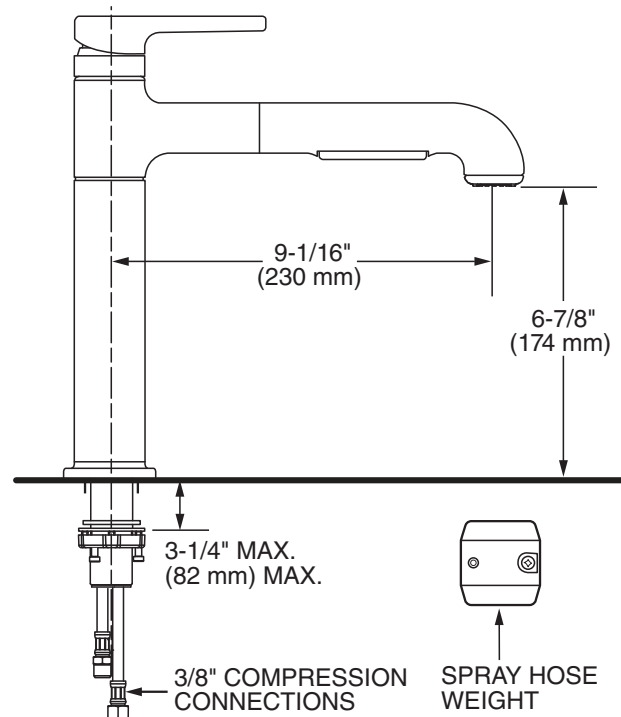

MODEL NUMBER:

❑ **4803100 Pull-Out Dual-Spray Kitchen Faucet**

Stainless Steel, Chrome, & Matte Black Finish.

GENERAL DESCRIPTION:

Thoughtful design makes all the difference in the presence and performance of the Studio S Pull-Out Dual-Spray Kitchen Faucet from American Standard. Contemporary cylinder profile is the ideal height for smaller sink areas while providing ample clearance for filling pots with ease. The pull-out spray head features a toggle to switch from stream to powerful spray functions, making every task quick and easy. Studio S is engineered to ensure drip-free performance and add distinction to your kitchen design.

PRODUCT FEATURES:

- Dual-function spray head offers stream and forceful sprays for optimal rinsing
- Profile is designed to accommodate many kitchen configurations
- Wipe-clean, one-piece lever handle eliminates tiny crevices where build-up hides
- Swivel spout for added functionality and convenience rotates 120°
- Rubber spray nozzles wipe clean easily with your fingertip
- Drip-free performance with high quality ceramic disc valve
- Durable brass and metal construction
- Pre-installed braided nylon supply lines
- Limited lifetime warranty

SUGGESTED SPECIFICATION

Single control kitchen pull-out faucet shall feature a Dual-function spray head and metal lever handle. Shall also feature 28 mm washerless ceramic disc valve cartridge and 38" flexible supply hoses. Faucet shall be American Standard Model # 4803100._____.

CODES AND STANDARDS

These products meet or exceed the following codes and standards:

- ANSI A117.1**
- ASME A112.18.1**
- CSA B125.1**
- NSF 61/Section 9**
- NSF 372**

Product Number	Description	Finish Options		
		Polished Chrome	Stainless Steel	Matte Black
		002	075	243
4803100	Single control kitchen pull-out faucet shall feature a Dual-function spray head and metal lever handle. Soap dispenser and deckplate not included.			