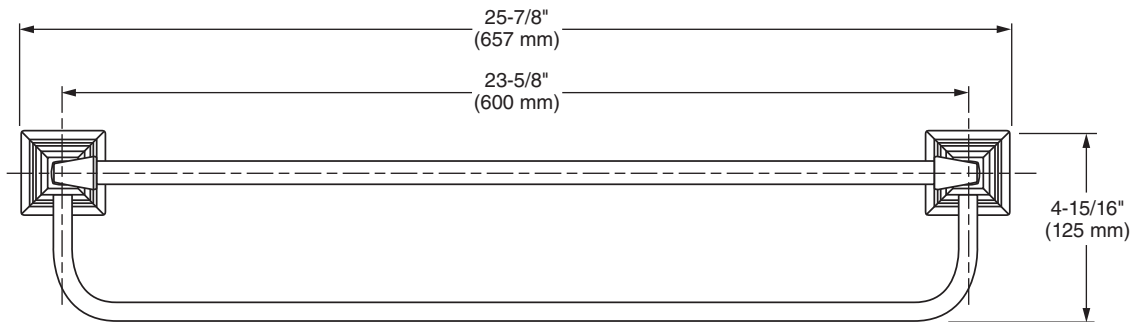

MODEL NUMBER:

□ 7455260 - 24" Train Rack

Available Finishes

002	Polished Chrome
295	Brushed Nickel
013	Polished Nickel
278	Legacy Bronze

PRODUCT FEATURES:

Materials of Construction: Metal construction for durability & long life. Brass rod.

Concealed Mounting: No exposed set screws.

Easy to Install

SUGGESTED SPECIFICATION

Train Rack (Towel Shelf) shall feature metal construction. Rod shall be brass. Shall feature concealed mounting with no exposed set screws. Towel Bar shall be American Standard Model # 7455260._____.