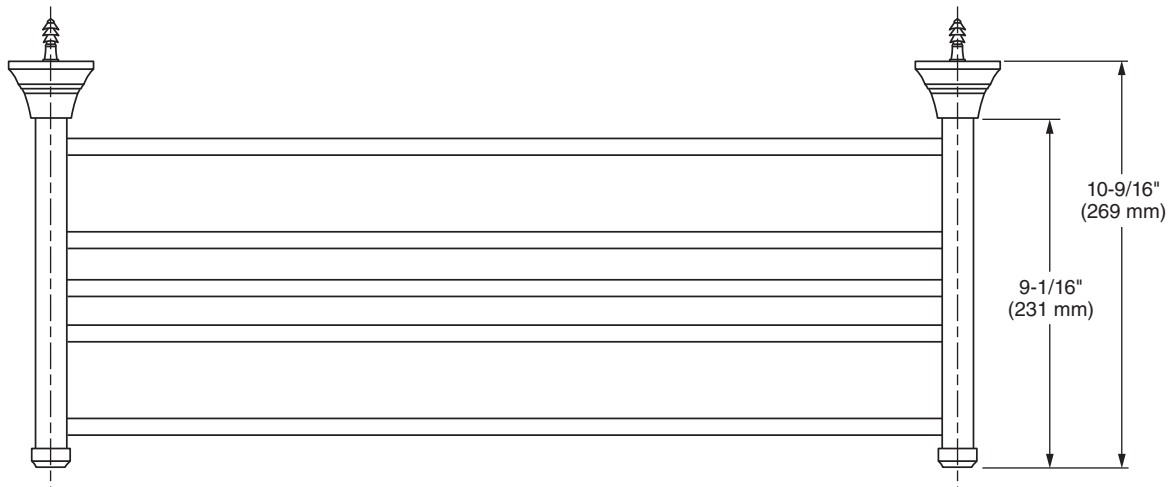

MODEL NUMBER:

□ 7455260 - 24" Train Rack

Available Finishes

002	Polished Chrome
295	Brushed Nickel
013	Polished Nickel
278	Legacy Bronze

PRODUCT FEATURES:

Materials of Construction: Metal construction for durability & long life. Brass rod.

Concealed Mounting: No exposed set screws.

Easy to Install

SUGGESTED SPECIFICATION

Train Rack (Towel Shelf) shall feature metal construction. Rod shall be brass. Shall feature concealed mounting with no exposed set screws. Towel Bar shall be American Standard Model # 7455260._____.