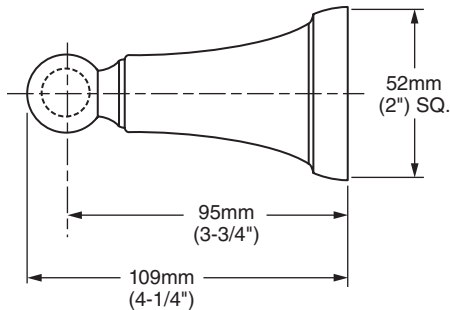

MODEL NUMBER:

- ☐ 8338.018 18" Towel Bar
- ☐ 8338.024 24" Towel Bar

Available Finishes

.002	Polished Chrome
.224	Oil Rubbed Bronze
.295	Satin Nickel (PVD)

PRODUCT FEATURES:

Materials of Construction: Metal construction for durability & long life. Brass Rod.

Concealed Mounting: No exposed set screws.

Easy to Install

Durability of Finishes: Chrome and PVD finishes will never tarnish.

SUGGESTED SPECIFICATION:

18" and 24" Towel Bar shall feature metal construction with tarnish - free PVD finish. Rod shall be brass. Shall feature concealed mounting with no exposed set screws. Towel Bar shall be American Standard Model # 8338.____.____.