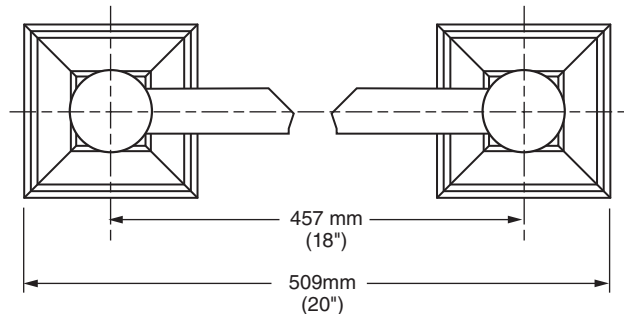

MODEL NUMBER:

- ☐ 8338.018 18" Towel Bar
- ☐ 8338.024 24" Towel Bar

Available Finishes

.002	Polished Chrome
.224	Oil Rubbed Bronze
.295	Satin Nickel (PVD)

PRODUCT FEATURES:

Materials of Construction: Metal construction for durability & long life. Brass Rod.

Concealed Mounting: No exposed set screws.

Easy to Install

Durability of Finishes: Chrome and PVD finishes will never tarnish.

SUGGESTED SPECIFICATION:

18" and 24" Towel Bar shall feature metal construction with tarnish - free PVD finish. Rod shall be brass. Shall feature concealed mounting with no exposed set screws. Towel Bar shall be American Standard Model # 8338.____.____.