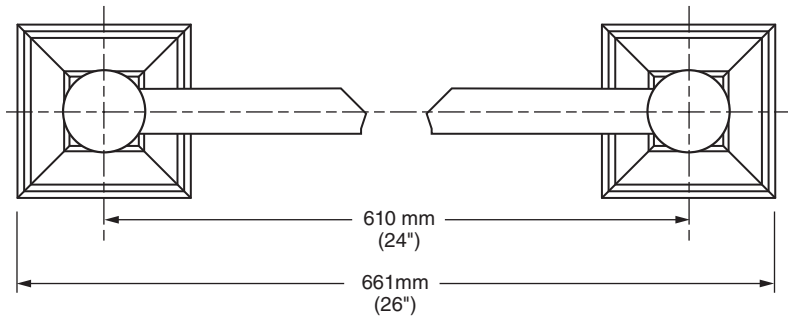

MODEL NUMBER:

- ☐ 8338.018 18" Towel Bar
- ☐ 8338.024 24" Towel Bar

Available Finishes

.002	Polished Chrome
.224	Oil Rubbed Bronze
.295	Satin Nickel (PVD)

PRODUCT FEATURES:

Materials of Construction: Metal construction for durability & long life. Brass Rod.

Concealed Mounting: No exposed set screws.

Easy to Install

Durability of Finishes: Chrome and PVD finishes will never tarnish.

SUGGESTED SPECIFICATION:

18" and 24" Towel Bar shall feature metal construction with tarnish - free PVD finish. Rod shall be brass. Shall feature concealed mounting with no exposed set screws. Towel Bar shall be American Standard Model # 8338.____.____.