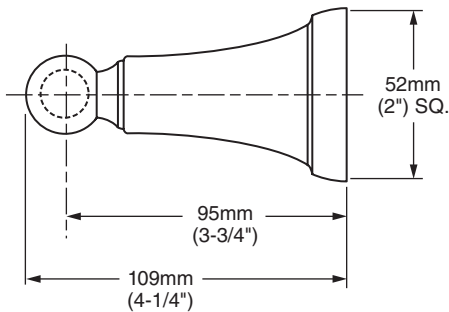

MODEL NUMBER:

- ☐ 8338.018 18" Towel Bar
- ☐ 8338.024 24" Towel Bar

Available Finishes

.002	Polished Chrome
.224	Oil Rubbed Bronze
.295	Satin Nickel (PVD)

PRODUCT FEATURES:

Materials of Construction: Metal construction for durability & long life. Brass Rod.

Concealed Mounting: No exposed set screws.

Easy to Install

Durability of Finishes: Chrome and PVD finishes will never tarnish.

SUGGESTED SPECIFICATION:

18" and 24" Towel Bar shall feature metal construction with tarnish - free PVD finish. Rod shall be brass. Shall feature concealed mounting with no exposed set screws. Towel Bar shall be American Standard Model # 8338.____.____.