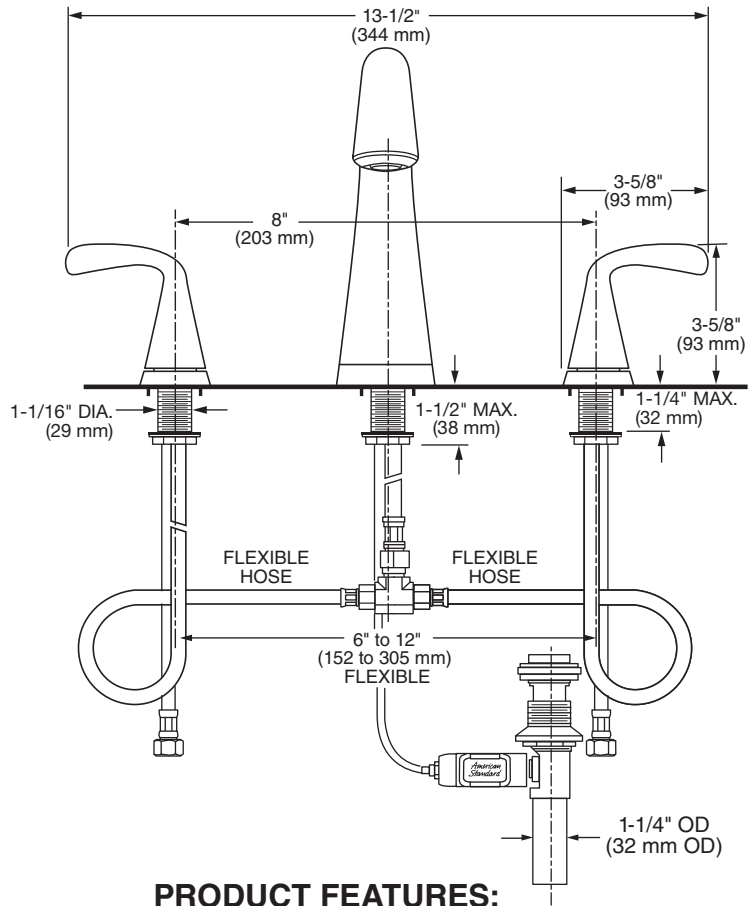

GENERAL DESCRIPTION:

Cast brass valve bodies with flexible hose connections for 6" to 12" (152 mm to 305 mm) installations. 1/4 turn washerless ceramic disc valve cartridges. Cast brass spout. Cast brass inlet shanks and 24" stainless steel braided flexible supply hoses with 3/8" compression connectors. 20 inch (500 mm) long flexible stainless steel drain cable is pre-assembled to faucet body. Metal Speed Connect® drain body with 1-1/4 inch (32 mm) tail piece. 1.2 gpm/4.5 L/min. maximum flow rate.

MODEL NUMBER:

- **7186.801 Fluent Widespread**
Metal Speed Connect® pop-up drain. Metal lever handles.
- **7186.811 Fluent Widespread**
Metal Speed Connect® pop-up drain. Metal lever handle with red and blue indicators.

Exclusive Speed Connect Metal Drain:

- Fewer parts. Installs in less time.
- No adjustments required - seals the first time, every time.
- Flexible stainless steel cable - installs effortlessly in tight spaces.

Lead Free: Faucet contains ≤ 0.25% total lead content by weighted average.

SUGGESTED SPECIFICATION

Two-handle widespread lavatory faucet shall feature cast brass valve bodies with flexible hose connections for 6" to 12" installations. Shall also feature 1/4 turn washerless ceramic disc valve cartridges. Shall also feature a metal drain body with stainless steel cable actuation. Fitting shall be American Standard Model #7186.8____.