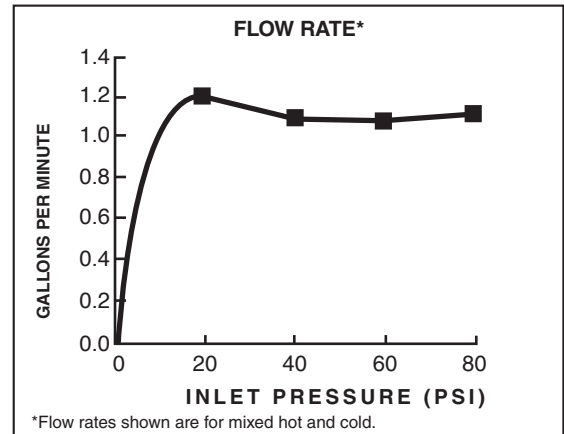

CODES AND STANDARDS

These products meet or exceed the following codes and standards:

- **ANSI A117.1**
- **ASME A112.18.1**
- **NSF 61/Section 9 and Annex G**
- **CSA B125.1**

Product Number	Description		Finish Options		
			Polished Chrome	Oil Rubbed Bronze	PVD Satin Nickel
			002	224	295
7186.801	Fluent™ Widespread with metal Speed Connect® pop-up drain. Metal lever handles.				
7186.811	Fluent™ Widespread with metal Speed Connect pop-up drain. Metal lever handles with red & blue indicators				

Meets the American Disabilities Act Guidelines and **ANSI A117.1** Requirements for the physically challenged.