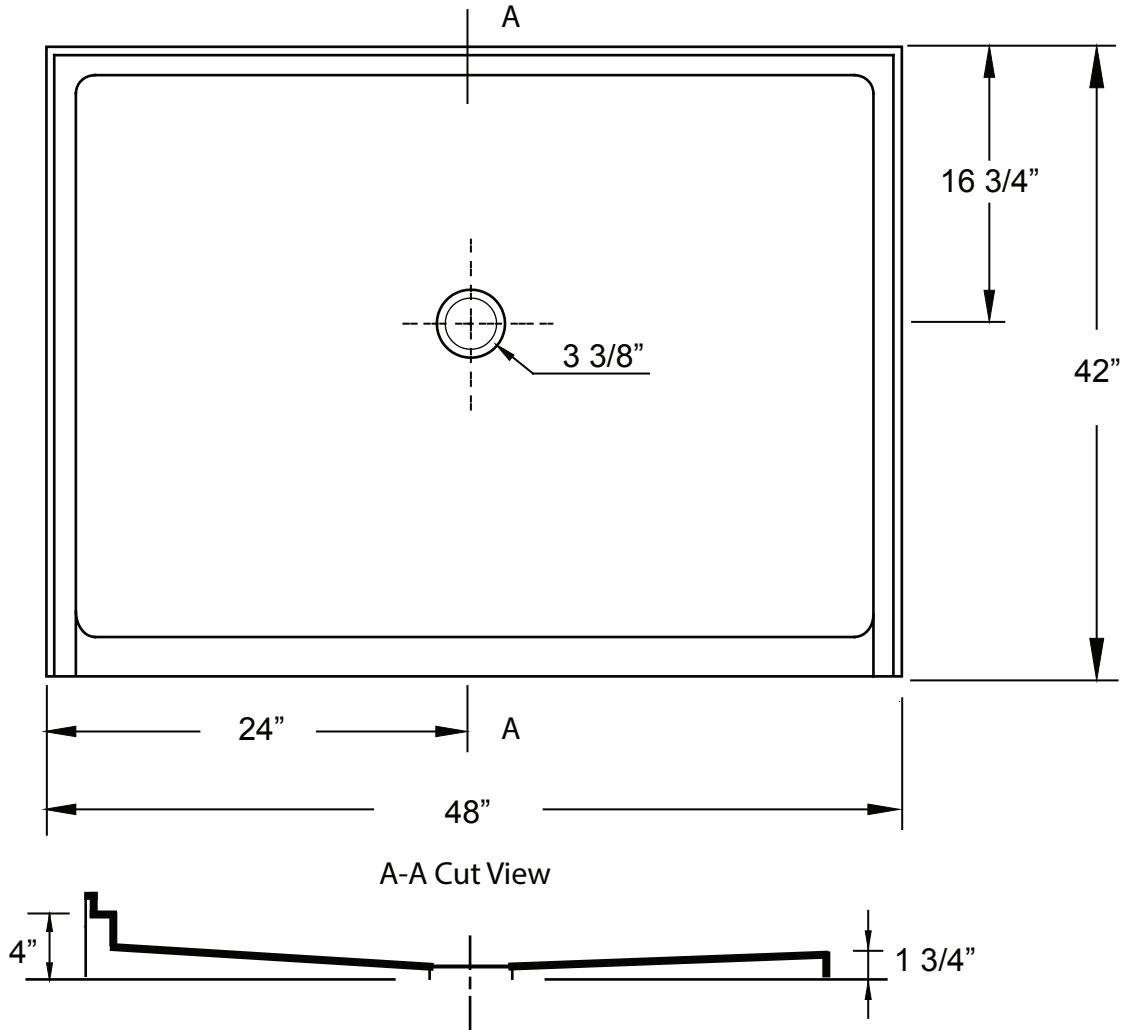

Shower Base 48"x 42"

Barrier Free (72031)

Diagram not to scale.

All Measurements: $\pm 1/4"$

Drain Hole: $3 3/8"$

Shower base trimmed to fit 48" x 42" rough opening.

This base complies with CSA Standards

Barrier Free shower bases are designed to accommodate a collapsible threshold. These are available as an accessory from Acri-tec.