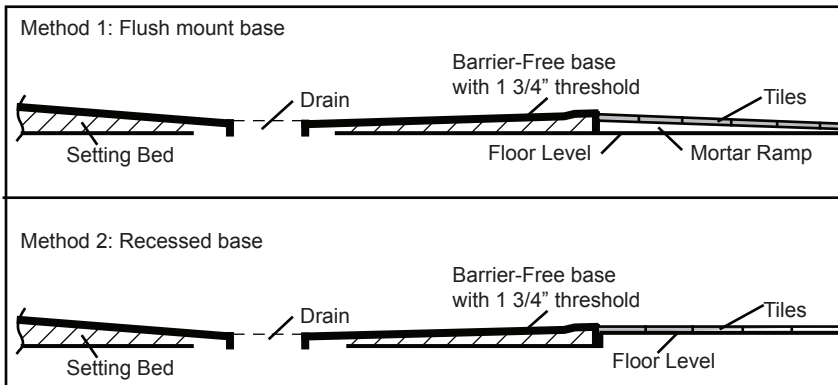

Shower Base 48"x 42"

Barrier Free (72031)

Diagram not to scale.

All Measurements: $\pm 1/4"$

Drain Hole: $3 3/8"$

Shower base trimmed to fit 48" x 42" rough opening.

This base complies with CSA Standards

Barrier Free shower bases are designed to accommodate a collapsible threshold. These are available as an accessory from Acri-tec.