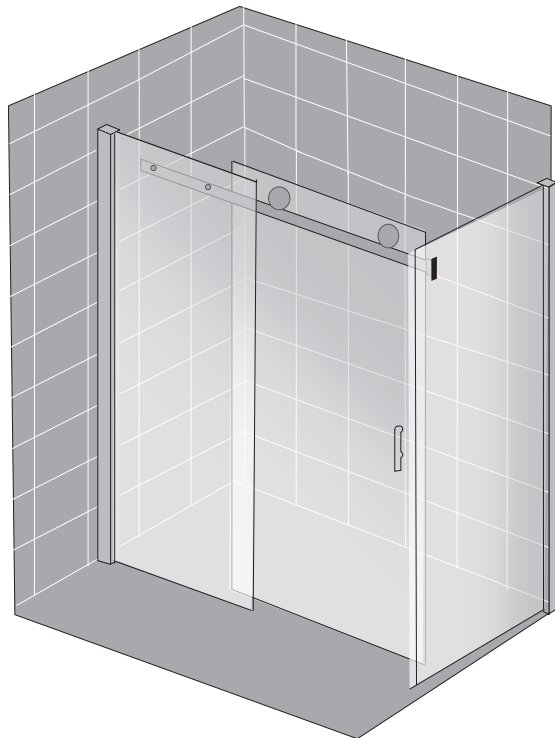

## Double Threshold Shower Door

\*1 year limited manufacturer's warranty included

\*Diagram is not to scale

### DESIGN FEATURES

- Single rolling door & two fixed panels
- Height:
  - 78 ¾"
- Glass:
  - 12mm clear tempered glass side panels
  - 12mm clear tempered glass door
- Finish
  - Chrome
  - Brushed Nickel

#### Door Opening

R02DT-48 door opening is 19"

R02DT-60 door opening is 24 1/2"

Rough In	Finished	Door Model
48"	48" x 32"	R0248
48"	48" x 34"	R0248
48"	48" x 36"	R0248
60"	60" x 32"	R0260
60"	60" x 30"	R0260
60"	60" x 34"	R0260
60"	60" x 36"	R0260