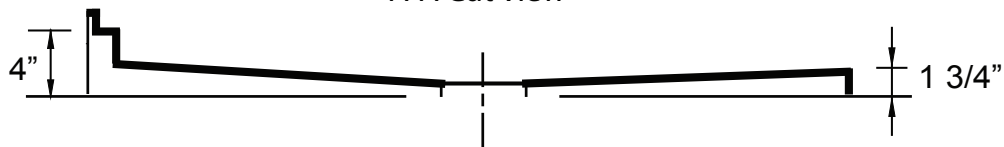

# Shower Base 54" x 36"

Barrier Free (72051)

A-A Cut View

Diagram not to scale.

All Measurements:  $\pm 1/4"$

Drain Hole: 3 3/8"

Shower base trimmed to fit 54" x 36" rough opening.

This base complies with CSA Standards

Barrier Free shower bases are designed to accommodate a collapsible threshold. These are available as an accessory from Acritec.