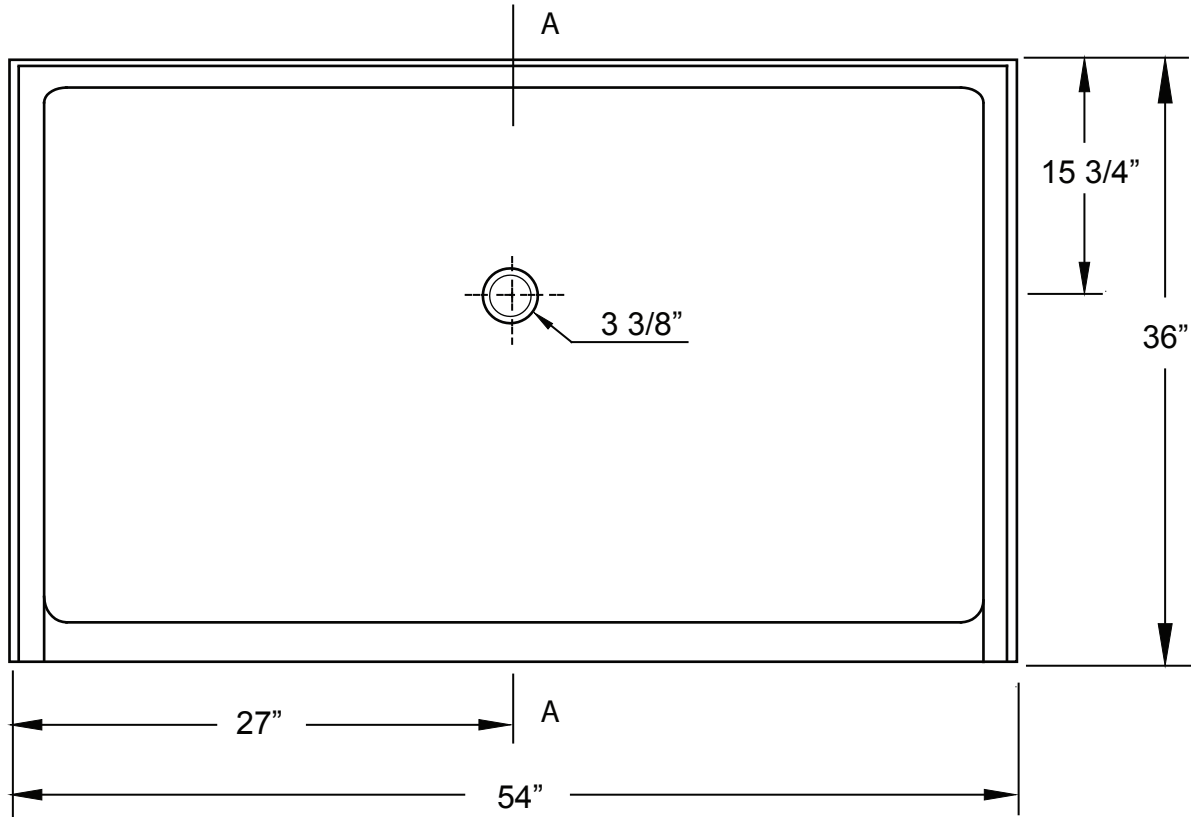

# Shower Base 54" x 36"

Barrier Free (72051)

A-A Cut View

Diagram not to scale.

All Measurements:  $\pm 1/4"$

Drain Hole: 3 3/8"

Shower base trimmed to fit 54" x 36" rough opening.

This base complies with CSA Standards

Barrier Free shower bases are designed to accommodate a collapsible threshold. These are available as an accessory from Acritec.