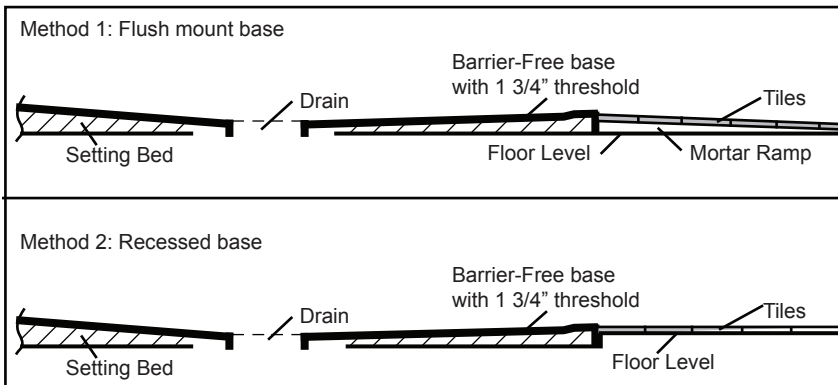

# Shower Base 54" x 36"

Barrier Free (72051)

A-A Cut View

Diagram not to scale.

All Measurements:  $\pm 1/4"$

Drain Hole: 3 3/8"

Shower base trimmed to fit 54" x 36" rough opening.

This base complies with CSA Standards

Barrier Free shower bases are designed to accommodate a collapsible threshold. These are available as an accessory from Acritec.