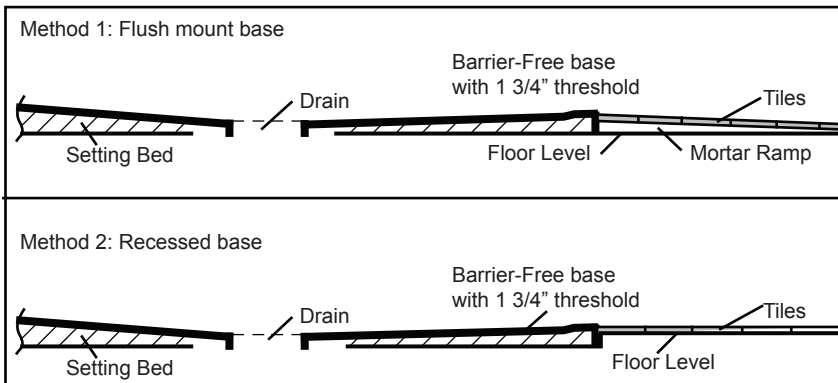

Shower Base 60" x 34"

Barrier Free (72111)

A-A Cut View

Diagram not to scale.

All Measurements: $\pm 1/4"$

Drain Hole: 3 3/8"

Shower base trimmed to fit 60" x 34" rough opening.

This base complies with CSA Standards

Barrier Free shower bases are designed to accommodate a collapsible threshold. These are available as an accessory from Acri-tec.