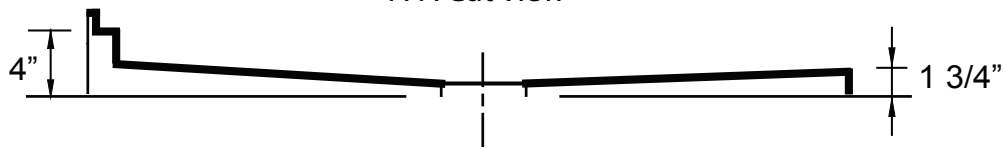

Shower Base 60" x 34"

Barrier Free (72111)

A-A Cut View

Diagram not to scale.

All Measurements: $\pm 1/4"$

Drain Hole: 3 3/8"

Shower base trimmed to fit 60" x 34" rough opening.

This base complies with CSA Standards

Barrier Free shower bases are designed to accommodate a collapsible threshold. These are available as an accessory from Acri-tec.