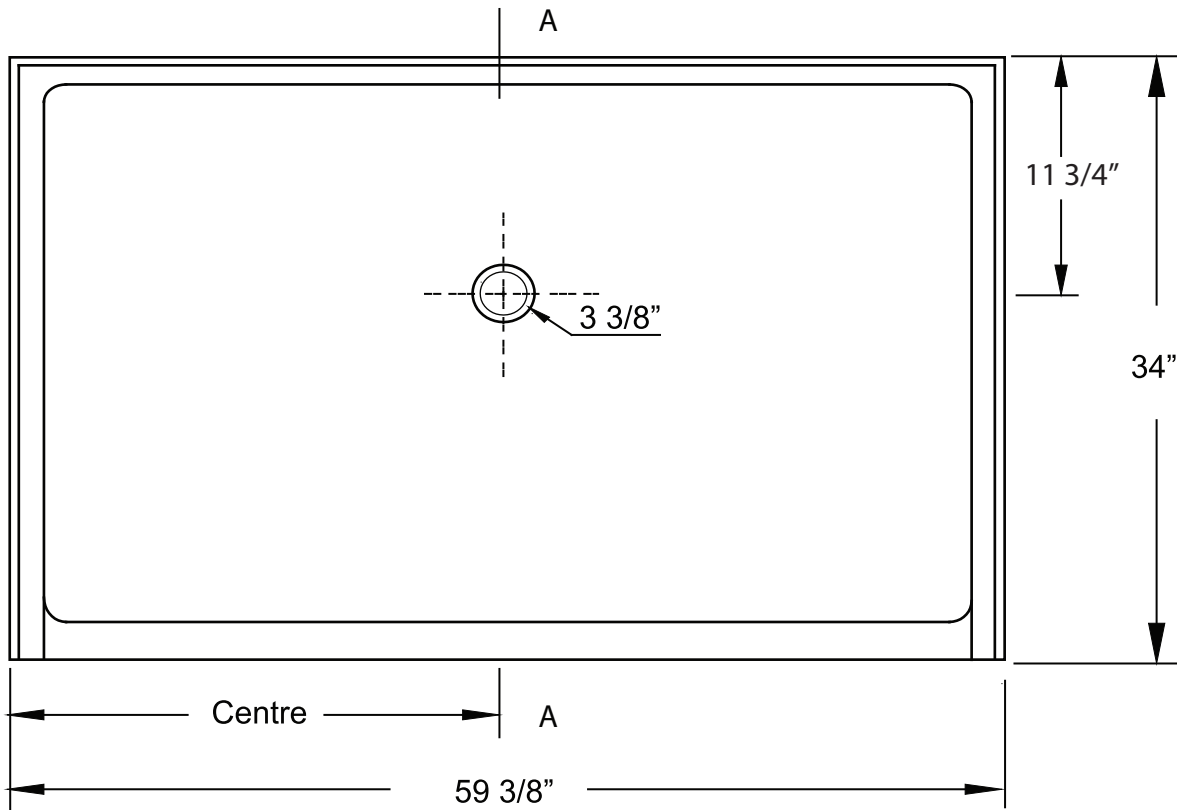

Shower Base 60" x 34"

Barrier Free (72111)

A-A Cut View

Diagram not to scale.

All Measurements: $\pm 1/4"$

Drain Hole: 3 3/8"

Shower base trimmed to fit 60" x 34" rough opening.

This base complies with CSA Standards

Barrier Free shower bases are designed to accommodate a collapsible threshold. These are available as an accessory from Acri-tec.