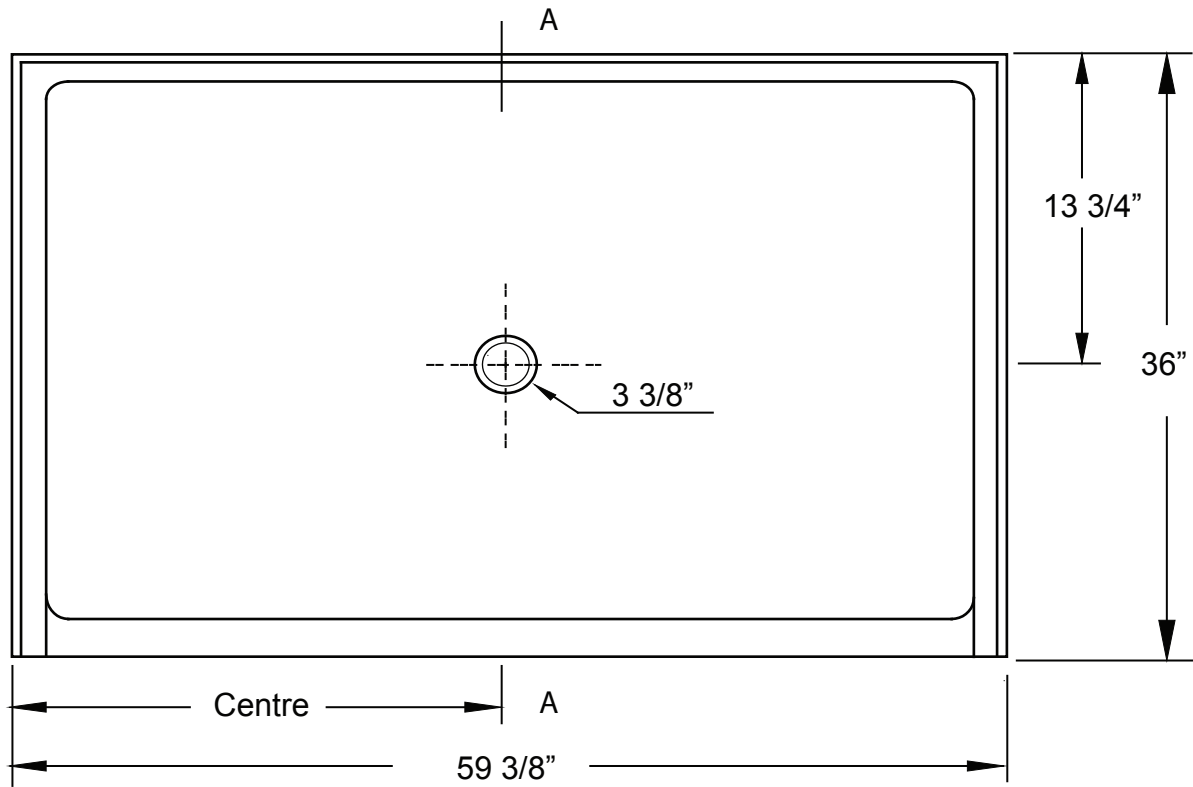

# Shower Base 60"x 36"

Barrier Free (72121)

A-A Cut View

Diagram not to scale.

All Measurements:  $\pm 1/4$ "

Drain Hole: 3 3/8"

Shower base trimmed to fit 60" x 36" rough opening.

This base complies with CSA Standards

Barrier Free shower bases are designed to accommodate a collapsible threshold.  
These are available as an accessory from Acritec.