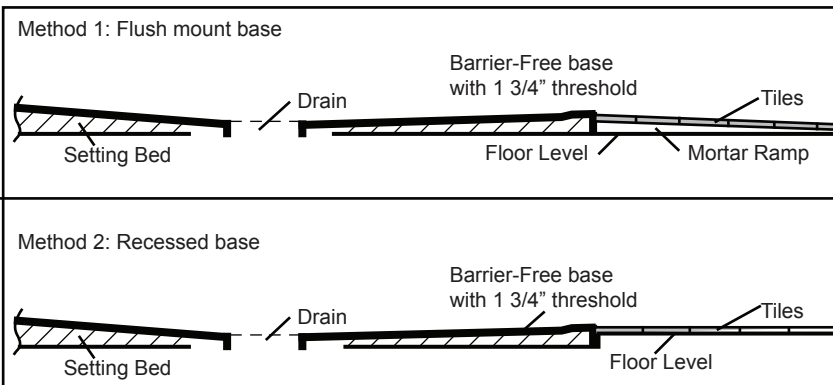

# Shower Base 60"x 36"

Barrier Free (72121)

A-A Cut View

Diagram not to scale.

All Measurements:  $\pm 1/4$ "

Drain Hole: 3 3/8"

Shower base trimmed to fit 60" x 36" rough opening.

This base complies with CSA Standards

Barrier Free shower bases are designed to accommodate a collapsible threshold.  
These are available as an accessory from Acritec.