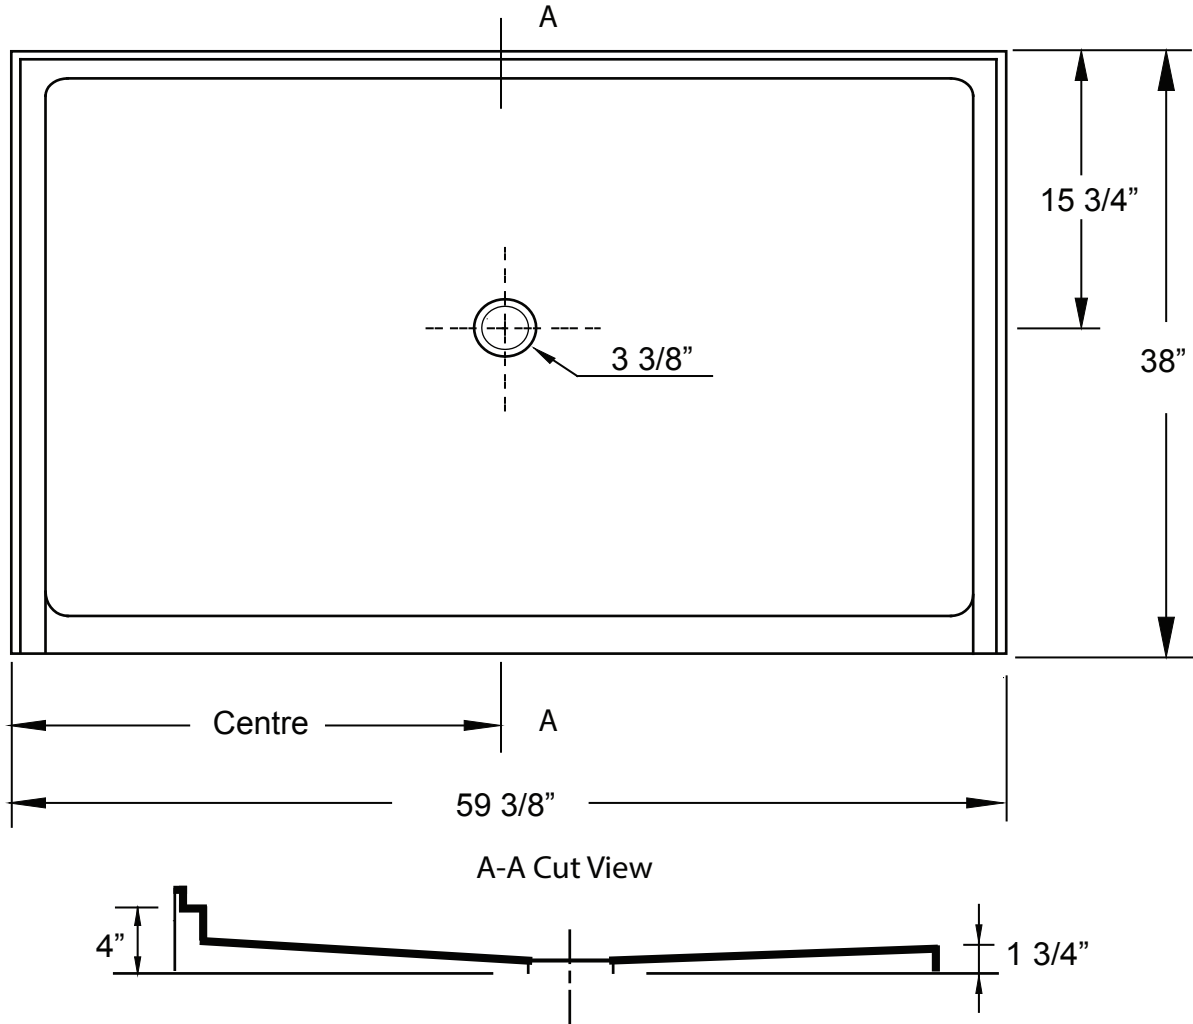

Shower Base 60"x 38"

Barrier Free (72131)

Diagram not to scale.
All Measurements: $\pm 1/4"$
Drain Hole: $3 3/8"$

Shower base trimmed to fit 60" x 38" rough opening.

Barrier Free shower bases are designed to accommodate a collapsible threshold.
These are available as an accessory from Acri-tec.