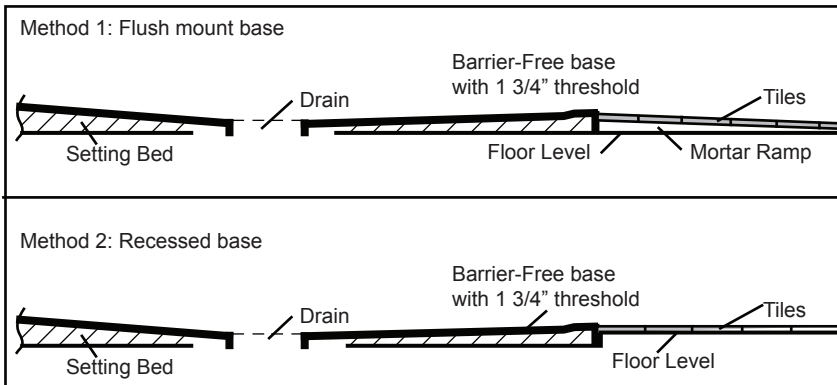

Shower Base 60"x 38"

Barrier Free (72131)

Diagram not to scale.
All Measurements: $\pm 1/4"$
Drain Hole: $3 3/8"$

Shower base trimmed to fit 60" x 38" rough opening.

Barrier Free shower bases are designed to accommodate a collapsible threshold.
These are available as an accessory from Acri-tec.

This base complies with CSA Standards