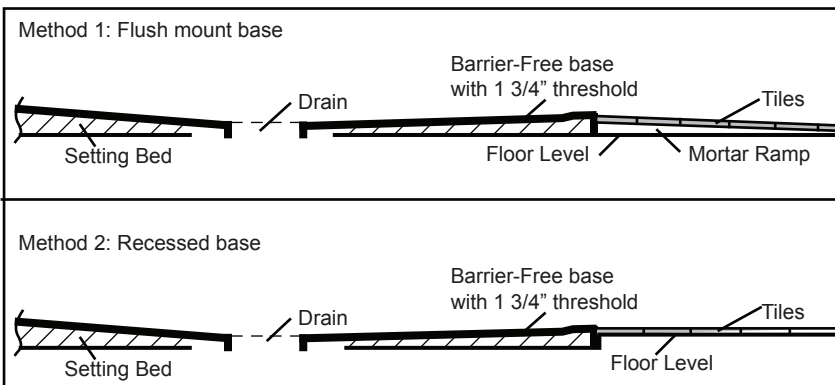

# Shower Base 60"x 40"

Barrier Free (72141)

Diagram not to scale.

All Measurements:  $\pm 1/4"$

Drain Hole:  $3 3/8"$

Shower base trimmed to fit 60" x 40" rough opening.

Barrier Free shower bases are designed to accommodate a collapsible threshold.  
These are available as an accessory from Acri-tec.

This base complies with CSA Standards