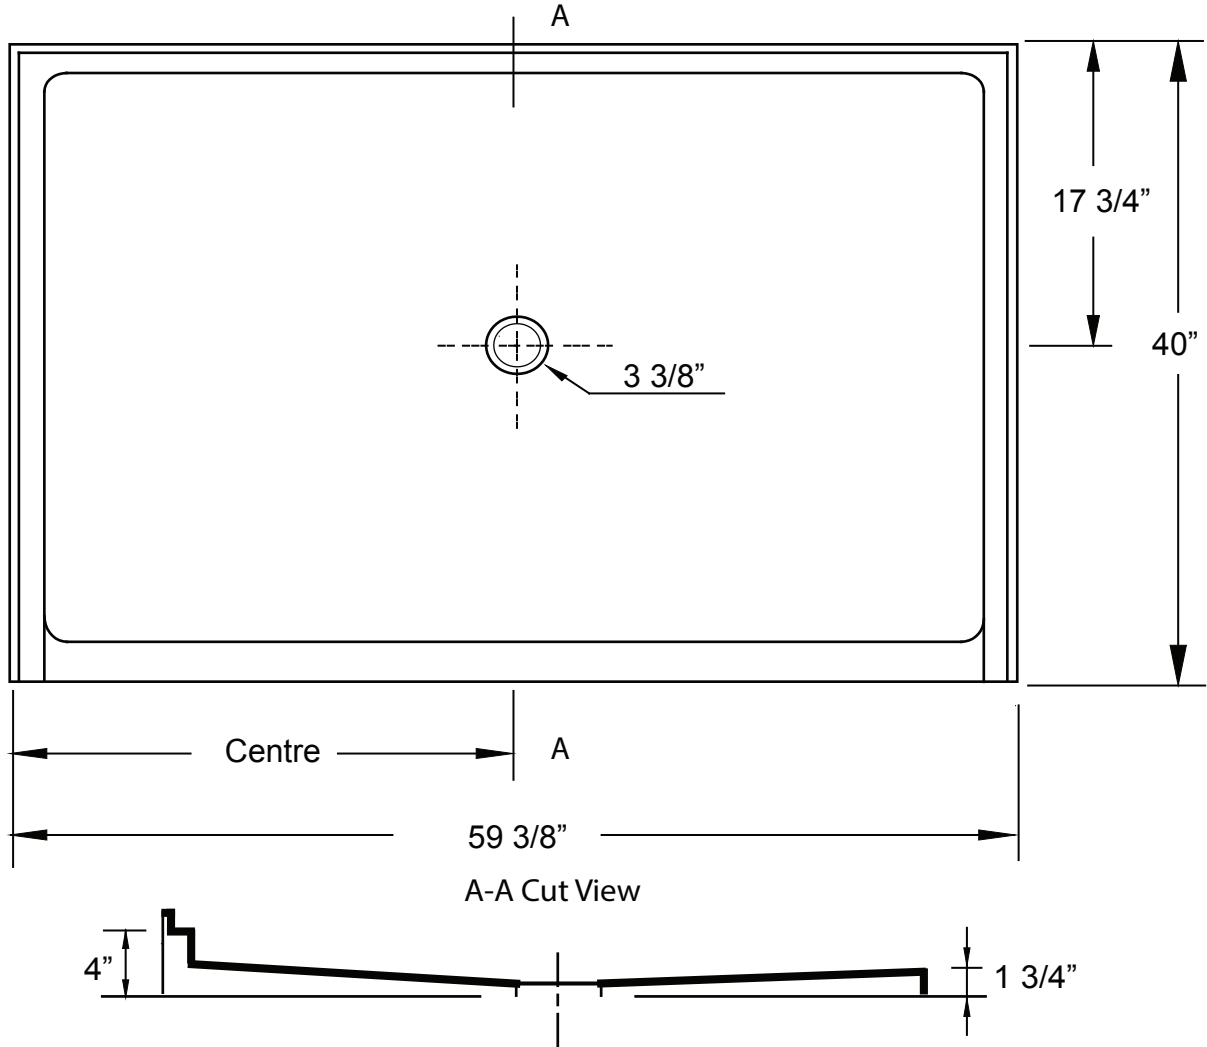

# Shower Base 60"x 40"

Barrier Free (72141)

Diagram not to scale.

All Measurements:  $\pm 1/4"$

Drain Hole:  $3 3/8"$

Shower base trimmed to fit 60" x 40" rough opening.

Barrier Free shower bases are designed to accommodate a collapsible threshold.  
These are available as an accessory from Acri-tec.