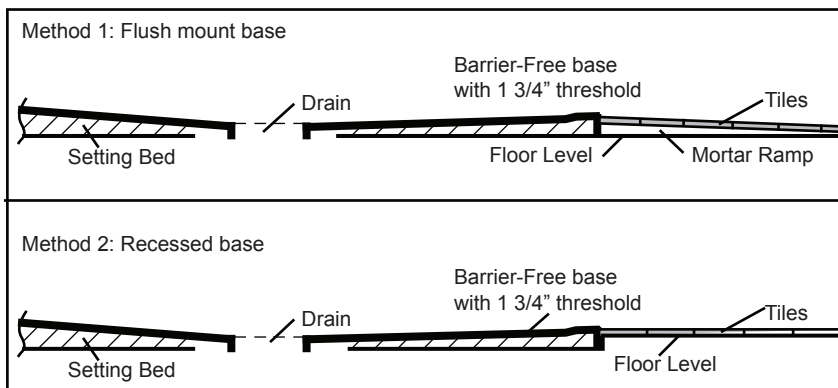

Shower Base 60"x 42"

Barrier Free (72151)

Diagram not to scale.
All Measurements: $\pm 1/4"$
Drain Hole: 3 3/8"

Shower base trimmed to fit 60" x 42" rough opening.

This base complies with CSA Standards

Barrier Free shower bases are designed to accommodate a collapsible threshold.
These are available as an accessory from Acri-tec.