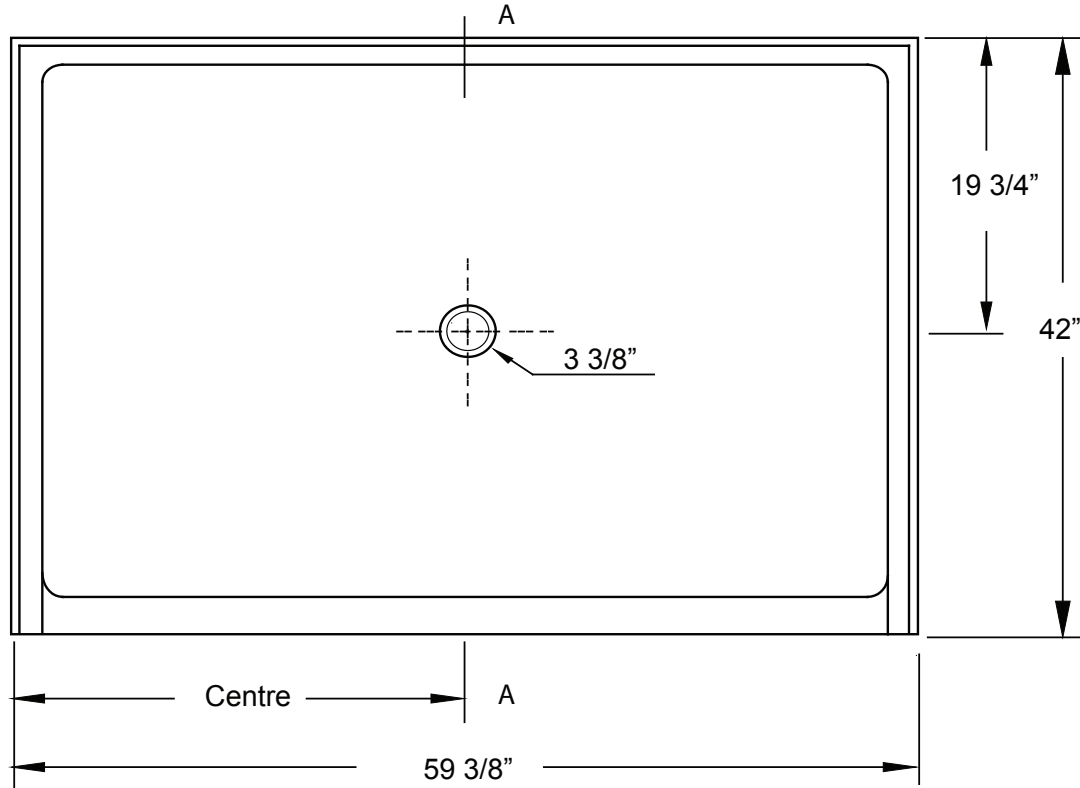

Shower Base 60"x 42"

Barrier Free (72151)

Diagram not to scale.
All Measurements: $\pm 1/4"$
Drain Hole: 3 3/8"

Shower base trimmed to fit 60" x 42" rough opening.

This base complies with CSA Standards

Barrier Free shower bases are designed to accommodate a collapsible threshold.
These are available as an accessory from Acri-tec.