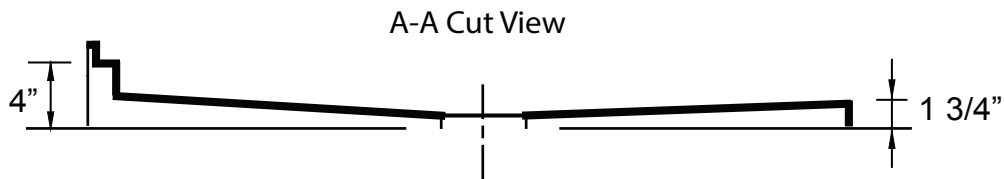

Shower Base 60"x 42"

Barrier Free (72151)

Diagram not to scale.
All Measurements: $\pm 1/4"$
Drain Hole: 3 3/8"

Shower base trimmed to fit 60" x 42" rough opening.

This base complies with CSA Standards

Barrier Free shower bases are designed to accommodate a collapsible threshold.
These are available as an accessory from Acri-tec.