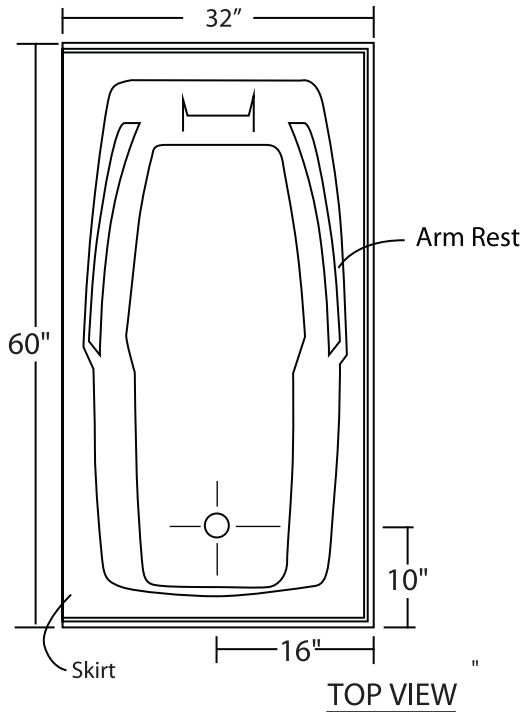

## Elegance Plus

**60" x 32"**

(LH 40710)

(RH 40610)

With over 23 ¾" in depth from the deck of the tub to the floor, the Elegance Plus allows bathers to fully submerge themselves for a more pleasurable bathing experience.

The gentle sloping back and arm rests are designed with comfort and ergonomics in mind, and the floor of the tub features a light texture.

The Elegance Plus is made from 100% acrylic with fibre-glass reinforcement for added strength and durability.

Removeable panel (41990)

All Measurements: ± 1/4"

Drain Hole: 2"

Overflow Hole: 2 1/2"

This bathtub complies with CSA Standards