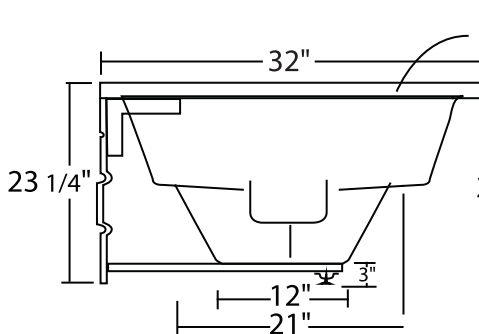

## Elegance Plus

**60" x 32"**

(LH 40710)

(RH 40610)

With over 23 ¾" in depth from the deck of the tub to the floor, the Elegance Plus allows bathers to fully submerge themselves for a more pleasurable bathing experience.

Removeable panel (41990)

All Measurements: ± 1/4"

Drain Hole: 2"

Overflow Hole: 2 1/2"

This bathtub complies with CSA Standards