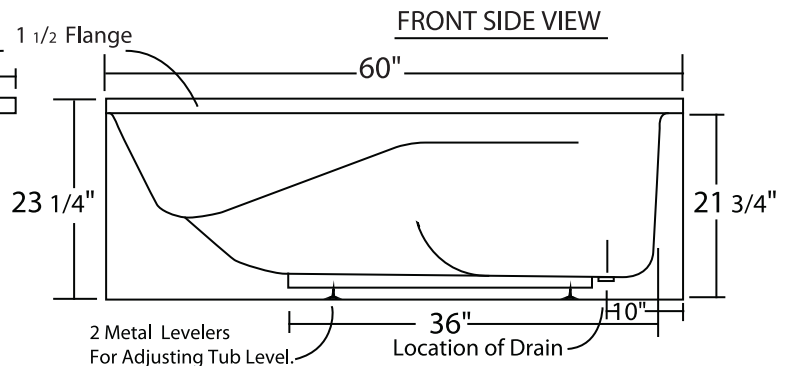

## Elegance Plus

**60" x 32"**

(LH 40710)

(RH 40610)

With over 23 ¾" in depth from the deck of the tub to the floor, the Elegance Plus allows bathers to fully submerge themselves for a more pleasurable bathing experience.

The gentle sloping back and arm rests are designed with comfort and ergonomics in mind, and the floor of the tub features a light texture.

The Elegance Plus is made from 100% acrylic with fibre-glass reinforcement for added strength and durability.

Removeable panel (41990)

All Measurements: ± 1/4"

Drain Hole: 2"

Overflow Hole: 2 1/2"

This bathtub complies with CSA Standards