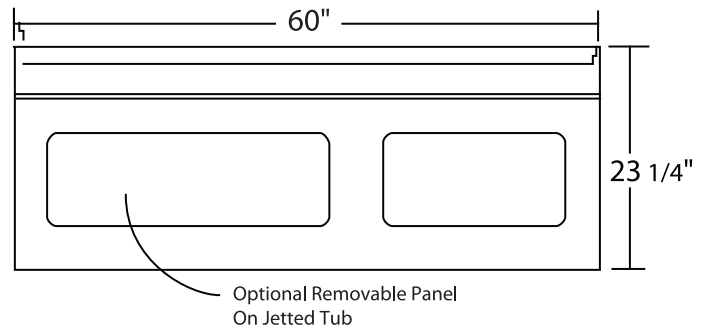

## Elegance Plus

**60" x 32"**

(LH 40710)

(RH 40610)

With over 23 ¾" in depth from the deck of the tub to the floor, the Elegance Plus allows bathers to fully submerge themselves for a more pleasurable bathing experience.

The gentle sloping back and arm rests are designed with comfort and ergonomics in mind, and the floor of the tub features a light texture.

The Elegance Plus is made from 100% acrylic with fibre-glass reinforcement for added strength and durability.

Removeable panel (41990)

All Measurements: ± 1/4"

Drain Hole: 2"

Overflow Hole: 2 1/2"

This bathtub complies with CSA Standards