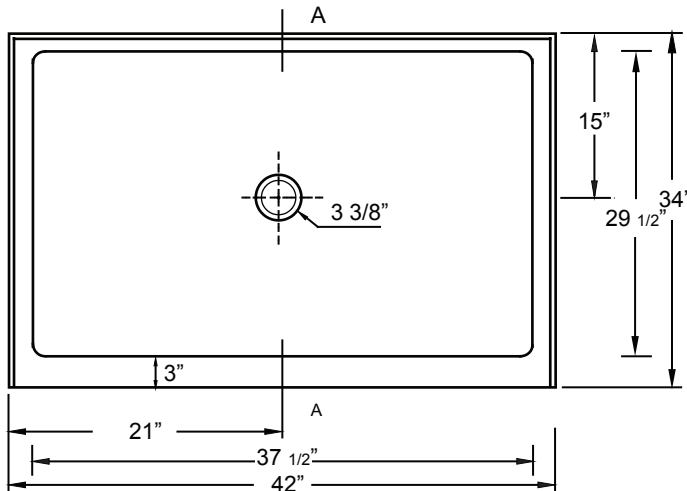

63173

42" x 34" Single Threshold Shower Base (Minimalist)

*Note: Shower base may not be exactly as pictured
*1 year limited manufacturer's warranty included

SHOWER BASE DIMENSIONS

*Diagram is not to scale

DESIGN FEATURES

- Acrylic shower base constructed of cast high gloss acrylic and reinforced with a fibreglass backing
- Standard 3 3/8" shower drain opening
- Shower base trimmed to fit 42" x 34" rough opening
- Integral tiling flange for easy installation

OPTIONS

- Available in:
White

Compatible Shower Doors:
9749392 (Section 18, Page 2)

This shower base complies with CSA Standards

*Shower Drains are not included
All measurements $\pm 1/4"$

In keeping with our policy of continuing product improvement, Acri-Tec Industries Corp., reserves the right to change product specifications without notice.