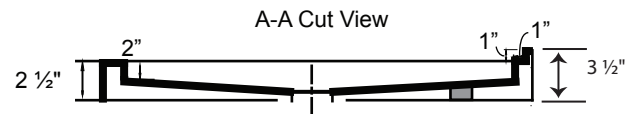

This shower base complies with CSA Standards

*Shower Drains are not included
All measurements $\pm 1/4"$

In keeping with our policy of continuing product improvement, Acri-Tec Industries Corp., reserves the right to change product specifications without notice.