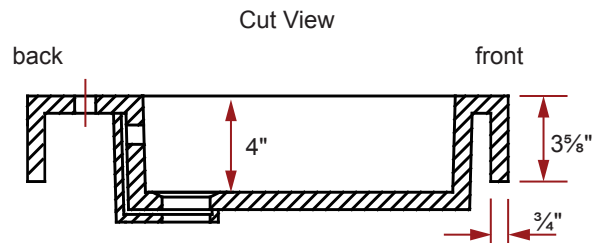

## COMPOSITE (PURE) COUNTERTOP BATHROOM BASIN

**21½" x 19⅝" x 3⅝"**

Actual product may not be exactly as pictured.

### DESIGN FEATURES

- Seamless solid surface composite construction formulated from a blend of natural and synthetic materials.
- Non-porous surface is anti-bacterial and easy to clean as well as impact, scratch and stain resistant.
- Designed for above counter installation.
- Flat bottom, single centered rectangular bowl.
- Available with a finished or non-finished back.
- Generous rear faucet deck.

### PRODUCT SPECIFICATIONS

- Model: RA-2220C
- Faucet holes available:
  - Item # 30011 - No Holes
  - Item # 30011-01 - 1 Hole
  - Item # 30011-04 - 3 Holes - 4" Centerset
  - Item # 30011-08 - 3 Holes - 8" Widespread
- Faucets not included.
- Overflow included at back of bowl.
- 1 year limited manufacturer's warranty included.

### SINK DIMENSIONS

- Diagrams not to scale.
- All measurements ±¼".

This sink complies with CSA Standards

In keeping with our policy of continuing product improvement, Acri-Tec Industries Corp. reserves the right to change product specifications without notice.