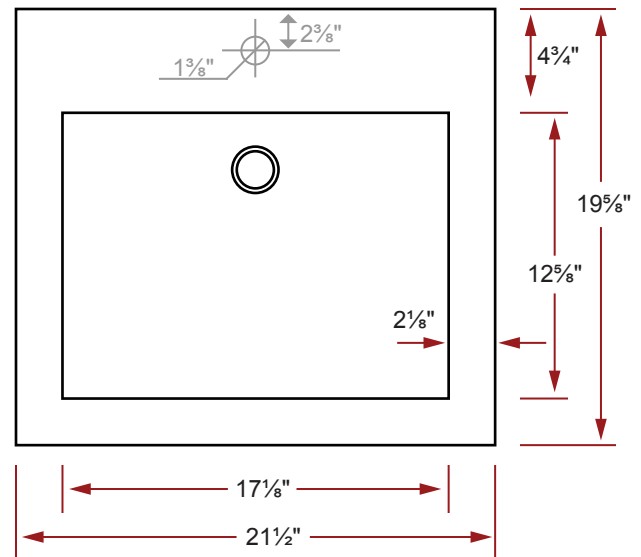

## COMPOSITE (PURE) COUNTERTOP BATHROOM BASIN

**21½" x 19⅝" x 3⅝"**

Actual product may not be exactly as pictured.

### DESIGN FEATURES

- Seamless solid surface composite construction formulated from a blend of natural and synthetic materials.
- Non-porous surface is anti-bacterial and easy to clean as well as impact, scratch and stain resistant.
- Designed for above counter installation.
- Flat bottom, single centered rectangular bowl.
- Available with a finished or non-finished back.
- Generous rear faucet deck.

### PRODUCT SPECIFICATIONS

- Model: RA-2220C
- Faucet holes available:
  - Item # 30011 - No Holes
  - Item # 30011-01 - 1 Hole
  - Item # 30011-04 - 3 Holes - 4" Centerset
  - Item # 30011-08 - 3 Holes - 8" Widespread
- Faucets not included.
- Overflow included at back of bowl.
- 1 year limited manufacturer's warranty included.

### SINK DIMENSIONS

- Diagrams not to scale.
- All measurements ±¼".

This sink complies with CSA Standards

In keeping with our policy of continuing product improvement, Acri-Tec Industries Corp. reserves the right to change product specifications without notice.