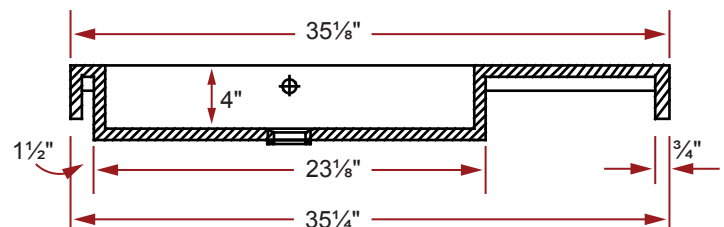

Item # 30061

COMPOSITE (PURE) COUNTERTOP BATHROOM BASIN

35¹/₈" x 19¹/₂" x 3⁵/₈"

Actual product may not be exactly as pictured.

DESIGN FEATURES

- Seamless solid surface composite construction formulated from a blend of natural and synthetic materials.
- Non-porous surface is anti-bacterial and easy to clean as well as impact, scratch and stain resistant.
- Designed for above counter installation.
- Flat bottom, single left side rectangular bowl.
- Available with a finished or non-finished back.
- Generous rear faucet deck.

PRODUCT SPECIFICATIONS

- Model: RA-3620L
- Faucet holes available:
 - Item # 30061 - No Holes
 - Item # 30061-01 - 1 Hole
 - Item # 30061-04 - 3 Holes - 4" Centerset
 - Item # 30061-08 - 3 Holes - 8" Widespread
- Faucets not included.
- Overflow included at back of bowl.
- 1 year limited manufacturer's warranty included.

SINK DIMENSIONS

- Diagrams not to scale.
- All measurements $\pm 1/4$ ".

This sink complies with CSA Standards

In keeping with our policy of continuing product improvement, Acri-Tec Industries Corp. reserves the right to change product specifications without notice.