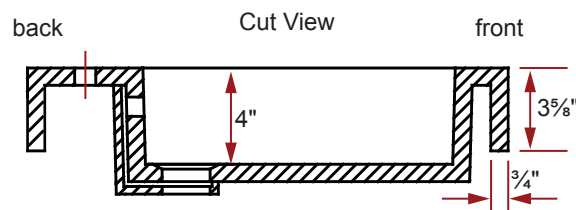

Item # 30061

COMPOSITE (PURE) COUNTERTOP BATHROOM BASIN

35¹/₈" x 19¹/₂" x 3⁵/₈"

Actual product may not be exactly as pictured.

DESIGN FEATURES

- Seamless solid surface composite construction formulated from a blend of natural and synthetic materials.
- Non-porous surface is anti-bacterial and easy to clean as well as impact, scratch and stain resistant.
- Designed for above counter installation.
- Flat bottom, single left side rectangular bowl.
- Available with a finished or non-finished back.
- Generous rear faucet deck.

PRODUCT SPECIFICATIONS

- Model: RA-3620L
- Faucet holes available:
 - Item # 30061 - No Holes
 - Item # 30061-01 - 1 Hole
 - Item # 30061-04 - 3 Holes - 4" Centerset
 - Item # 30061-08 - 3 Holes - 8" Widespread
- Faucets not included.
- Overflow included at back of bowl.
- 1 year limited manufacturer's warranty included.

SINK DIMENSIONS

- Diagrams not to scale.
- All measurements $\pm 1/4$ ".

This sink complies with CSA Standards

In keeping with our policy of continuing product improvement, Acri-Tec Industries Corp. reserves the right to change product specifications without notice.