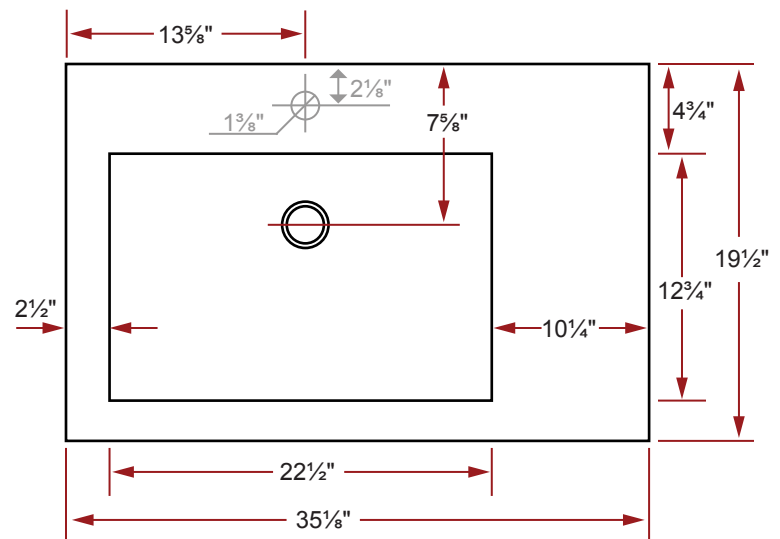

Item # 30061

COMPOSITE (PURE) COUNTERTOP BATHROOM BASIN

35¹/₈" x 19¹/₂" x 3⁵/₈"

Actual product may not be exactly as pictured.

DESIGN FEATURES

- Seamless solid surface composite construction formulated from a blend of natural and synthetic materials.
- Non-porous surface is anti-bacterial and easy to clean as well as impact, scratch and stain resistant.
- Designed for above counter installation.
- Flat bottom, single left side rectangular bowl.
- Available with a finished or non-finished back.
- Generous rear faucet deck.

PRODUCT SPECIFICATIONS

- Model: RA-3620L
- Faucet holes available:
 - Item # 30061 - No Holes
 - Item # 30061-01 - 1 Hole
 - Item # 30061-04 - 3 Holes - 4" Centerset
 - Item # 30061-08 - 3 Holes - 8" Widespread
- Faucets not included.
- Overflow included at back of bowl.
- 1 year limited manufacturer's warranty included.

SINK DIMENSIONS

- Diagrams not to scale.
- All measurements $\pm 1/4$ ".

This sink complies with CSA Standards

In keeping with our policy of continuing product improvement, Acri-Tec Industries Corp. reserves the right to change product specifications without notice.