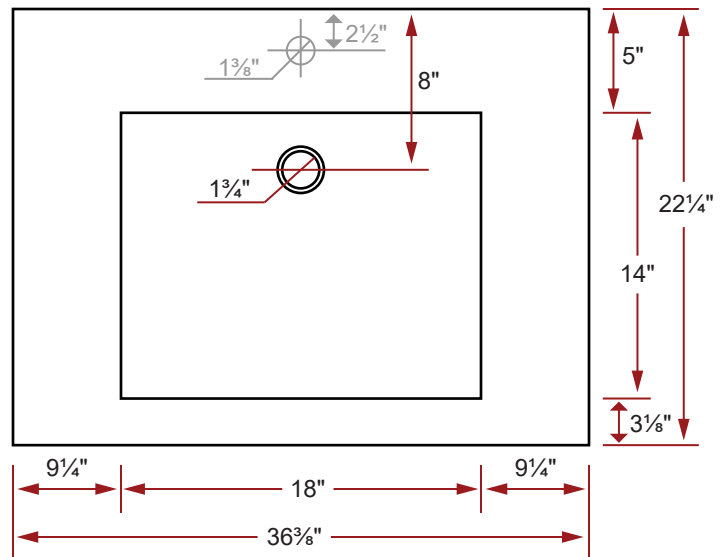

Item # 30085

COMPOSITE (PURE) COUNTERTOP BATHROOM BASIN

36³/₈" x 22¹/₄" x 3⁵/₈"

Actual product may not be exactly as pictured.

DESIGN FEATURES

- Seamless solid surface composite construction formulated from a blend of natural and synthetic materials.
- Non-porous surface is anti-bacterial and easy to clean as well as impact, scratch and stain resistant.
- Designed for above counter installation.
- Flat bottom, single centered rectangular bowl.
- Available with a finished or non-finished back.
- Generous rear faucet deck.

PRODUCT SPECIFICATIONS

- Model: RM-3622C
- Faucet holes available:
 - Item # 30085 - No Holes
 - Item # 30085-01 - 1 Hole
 - Item # 30085-04 - 3 Holes - 4" Centerset
 - Item # 30085-08 - 3 Holes - 8" Widespread
- Faucets not included.
- Overflow included at back of bowl.
- 1 year limited manufacturer's warranty included.

SINK DIMENSIONS

- Diagrams not to scale.
- All measurements $\pm 1/4$ ".

This sink complies with CSA Standards

In keeping with our policy of continuing product improvement, Acri-Tec Industries Corp. reserves the right to change product specifications without notice.