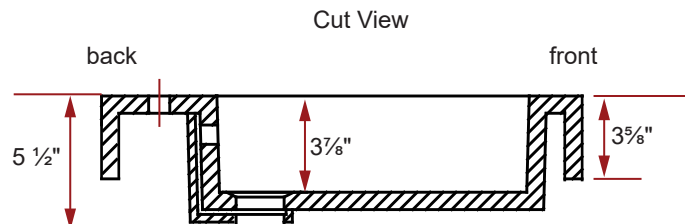

Item # 30085

COMPOSITE (PURE) COUNTERTOP BATHROOM BASIN

36³/₈" x 22¹/₄" x 3⁵/₈"

Actual product may not be exactly as pictured.

DESIGN FEATURES

- Seamless solid surface composite construction formulated from a blend of natural and synthetic materials.
- Non-porous surface is anti-bacterial and easy to clean as well as impact, scratch and stain resistant.
- Designed for above counter installation.
- Flat bottom, single centered rectangular bowl.
- Available with a finished or non-finished back.
- Generous rear faucet deck.

PRODUCT SPECIFICATIONS

- Model: RM-3622C
- Faucet holes available:
 - Item # 30085 - No Holes
 - Item # 30085-01 - 1 Hole
 - Item # 30085-04 - 3 Holes - 4" Centerset
 - Item # 30085-08 - 3 Holes - 8" Widespread
- Faucets not included.
- Overflow included at back of bowl.
- 1 year limited manufacturer's warranty included.

SINK DIMENSIONS

- Diagrams not to scale.
- All measurements $\pm 1/4$ ".

This sink complies with CSA Standards

In keeping with our policy of continuing product improvement, Acri-Tec Industries Corp. reserves the right to change product specifications without notice.