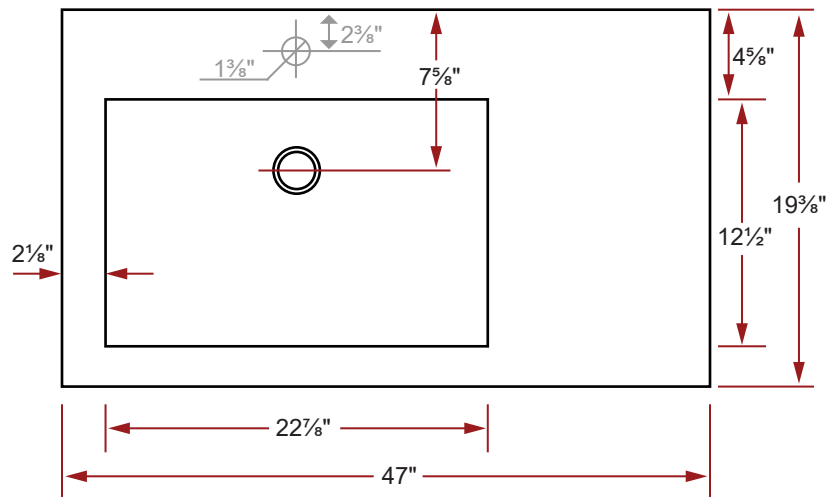

Item # 30101

COMPOSITE (PURE) COUNTERTOP BATHROOM BASIN

47" x 19³/₈" x 4"

Actual product may not be exactly as pictured.

DESIGN FEATURES

- Seamless solid surface composite construction formulated from a blend of natural and synthetic materials.
- Non-porous surface is anti-bacterial and easy to clean as well as impact, scratch and stain resistant.
- Designed for above counter installation.
- Flat bottom, single left side rectangular bowl.
- Generous rear faucet deck.

PRODUCT SPECIFICATIONS

- Model: RA-4720L
- Faucet holes available:
 - Item # 30101 - No Holes
 - Item # 30101-01 - 1 Hole
 - Item # 30101-04 - 3 Holes - 4" Centerset
 - Item # 30101-08 - 3 Holes - 8" Widespread
- Faucets not included.
- Overflow included at back of bowl.
- 1 year limited manufacturer's warranty included.

SINK DIMENSIONS

- Diagrams not to scale.
- All measurements $\pm 1/4$ ".

This sink complies with CSA Standards

In keeping with our policy of continuing product improvement, Acri-Tec Industries Corp. reserves the right to change product specifications without notice.