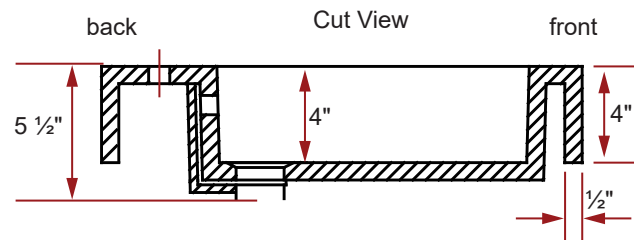

Item # 30101

COMPOSITE (PURE) COUNTERTOP BATHROOM BASIN

47" x 19³/₈" x 4"

Actual product may not be exactly as pictured.

DESIGN FEATURES

- Seamless solid surface composite construction formulated from a blend of natural and synthetic materials.
- Non-porous surface is anti-bacterial and easy to clean as well as impact, scratch and stain resistant.
- Designed for above counter installation.
- Flat bottom, single left side rectangular bowl.
- Generous rear faucet deck.

PRODUCT SPECIFICATIONS

- Model: RA-4720L
- Faucet holes available:
 - Item # 30101 - No Holes
 - Item # 30101-01 - 1 Hole
 - Item # 30101-04 - 3 Holes - 4" Centerset
 - Item # 30101-08 - 3 Holes - 8" Widespread
- Faucets not included.
- Overflow included at back of bowl.
- 1 year limited manufacturer's warranty included.

SINK DIMENSIONS

- Diagrams not to scale.
- All measurements $\pm 1/4$ ".

This sink complies with CSA Standards

In keeping with our policy of continuing product improvement, Acri-Tec Industries Corp. reserves the right to change product specifications without notice.