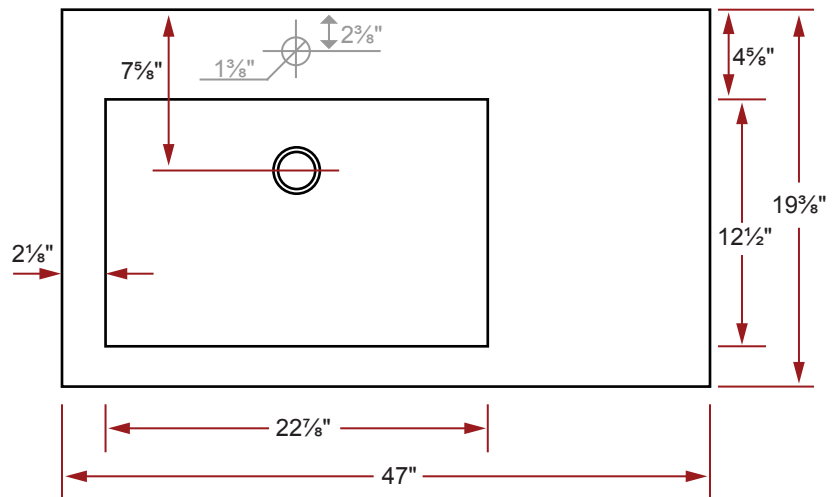

Item # 30102

COMPOSITE (PURE) COUNTERTOP LOW PROFILE BATHROOM BASIN

47" x 19³/₈" x 1⁵/₈"

Actual product may not be exactly as pictured.

DESIGN FEATURES

- Seamless solid surface composite construction formulated from a blend of natural and synthetic materials.
- Non-porous surface is anti-bacterial and easy to clean as well as impact, scratch and stain resistant.
- Designed for above counter installation.
- Flat bottom, single left side rectangular bowl.
- Available with a finished or non-finished back.
- Generous rear faucet deck.

PRODUCT SPECIFICATIONS

- Model: RA-4720L LP
- Faucet holes available:
 - Item # 30102 - No Holes
 - Item # 30102-01 - 1 Hole
 - Item # 30102-04 - 3 Holes - 4" Centerset
 - Item # 30102-08 - 3 Holes - 8" Widespread
- Faucets not included.
- Overflow included at back of bowl.
- 1 year limited manufacturer's warranty included.

SINK DIMENSIONS

- Diagrams not to scale.
- All measurements ±1/4".

This sink complies with CSA Standards

In keeping with our policy of continuing product improvement, Acri-Tec Industries Corp. reserves the right to change product specifications without notice.