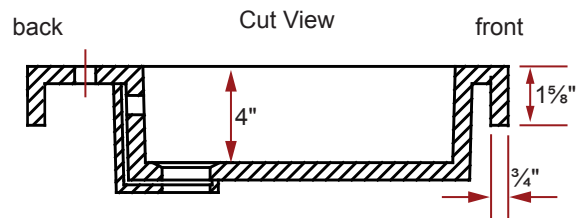

Item # 30102

COMPOSITE (PURE) COUNTERTOP LOW PROFILE BATHROOM BASIN

47" x 19³/₈" x 1⁵/₈"

Actual product may not be exactly as pictured.

DESIGN FEATURES

- Seamless solid surface composite construction formulated from a blend of natural and synthetic materials.
- Non-porous surface is anti-bacterial and easy to clean as well as impact, scratch and stain resistant.
- Designed for above counter installation.
- Flat bottom, single left side rectangular bowl.
- Available with a finished or non-finished back.
- Generous rear faucet deck.

PRODUCT SPECIFICATIONS

- Model: RA-4720L LP
- Faucet holes available:
 - Item # 30102 - No Holes
 - Item # 30102-01 - 1 Hole
 - Item # 30102-04 - 3 Holes - 4" Centerset
 - Item # 30102-08 - 3 Holes - 8" Widespread
- Faucets not included.
- Overflow included at back of bowl.
- 1 year limited manufacturer's warranty included.

SINK DIMENSIONS

- Diagrams not to scale.
- All measurements ±1/4".

This sink complies with CSA Standards

In keeping with our policy of continuing product improvement, Acri-Tec Industries Corp. reserves the right to change product specifications without notice.