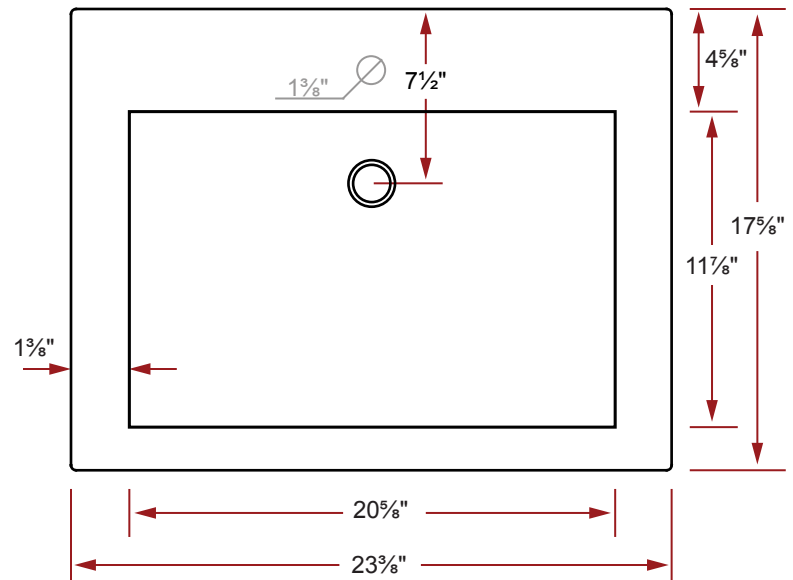

Item # 30151

COMPOSITE (PURE) COUNTERTOP BATHROOM BASIN

23³/₈" x 17⁵/₈" x 5"

Actual product may not be exactly as pictured.

DESIGN FEATURES

- Seamless solid surface composite construction formulated from a blend of natural and synthetic materials.
- Non-porous surface is anti-bacterial and easy to clean as well as impact, scratch and stain resistant.
- Designed for above counter installation.
- Flat bottom, single centered rectangular bowl.
- Available with a finished or non-finished back.
- Generous rear faucet deck.

PRODUCT SPECIFICATIONS

- Model: RM-2418C
- Faucet holes available:
 - Item # 30151 - No Holes
 - Item # 30151-01 - 1 Hole
 - Item # 30151-04 - 3 Holes - 4" Centerset
 - Item # 30151-08 - 3 Holes - 8" Widespread
- Faucets not included.
- Overflow included at back of bowl.
- 1 year limited manufacturer's warranty included.

SINK DIMENSIONS

- Diagrams not to scale.
- All measurements $\pm 1/4$ ".

This sink complies with CSA Standards

In keeping with our policy of continuing product improvement, Acri-Tec Industries Corp. reserves the right to change product specifications without notice.