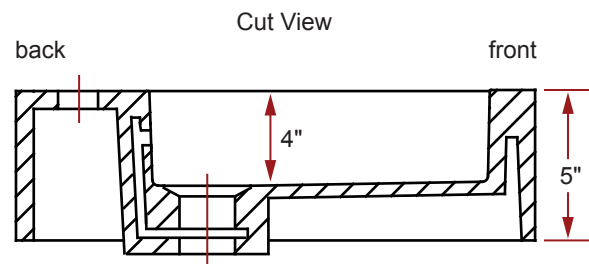

Item # 30151

COMPOSITE (PURE) COUNTERTOP BATHROOM BASIN

23³/₈" x 17⁵/₈" x 5"

Actual product may not be exactly as pictured.

DESIGN FEATURES

- Seamless solid surface composite construction formulated from a blend of natural and synthetic materials.
- Non-porous surface is anti-bacterial and easy to clean as well as impact, scratch and stain resistant.
- Designed for above counter installation.
- Flat bottom, single centered rectangular bowl.
- Available with a finished or non-finished back.
- Generous rear faucet deck.

PRODUCT SPECIFICATIONS

- Model: RM-2418C
- Faucet holes available:
 - Item # 30151 - No Holes
 - Item # 30151-01 - 1 Hole
 - Item # 30151-04 - 3 Holes - 4" Centerset
 - Item # 30151-08 - 3 Holes - 8" Widespread
- Faucets not included.
- Overflow included at back of bowl.
- 1 year limited manufacturer's warranty included.

SINK DIMENSIONS

- Diagrams not to scale.
- All measurements $\pm 1/4$ ".

This sink complies with CSA Standards

In keeping with our policy of continuing product improvement, Acri-Tec Industries Corp. reserves the right to change product specifications without notice.