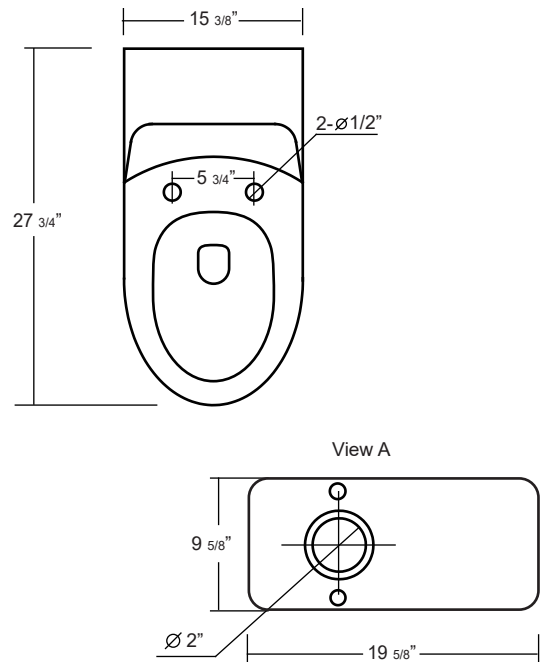

T-31050

One-Piece Toilet
27 3/4" x 15 3/8" x 27"
4.8 litres per flush

TOILET DIMENSIONS

*1 year limited manufacturer's warranty included
 Diagram not to scale
 All measurements $\pm 1/4"$

In keeping with our policy of continuing product improvement, Acri-Tec Industries Corp., reserves the right to change product specifications without notice.