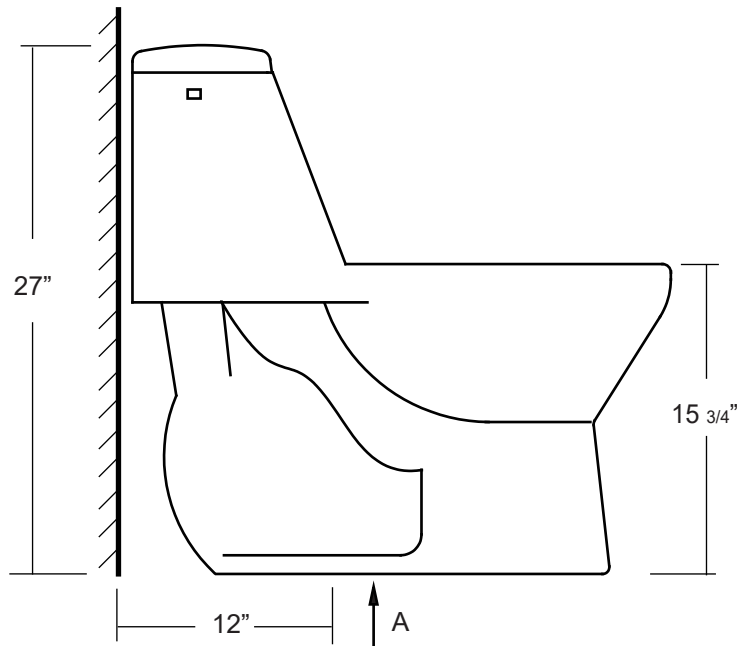

T-31050

One-Piece Toilet
27 3/4" x 15 3/8" x 27"
4.8 litres per flush

TOILET DIMENSIONS

*1 year limited manufacturer's warranty included
 Diagram not to scale
 All measurements $\pm 1/4"$

In keeping with our policy of continuing product improvement, Acri-Tec Industries Corp., reserves the right to change product specifications without notice.