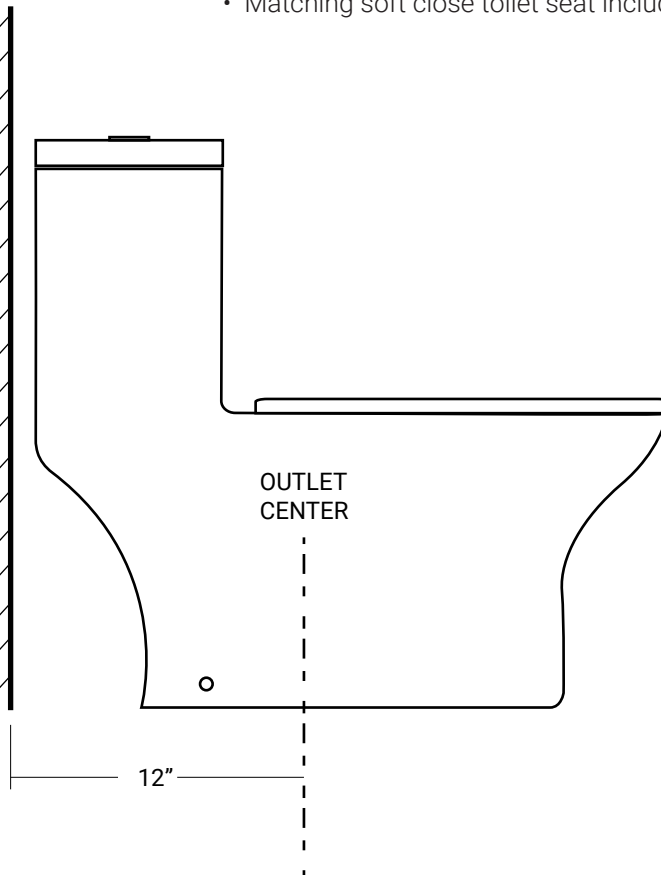

## TOILETS

31120

27" x 14 1/8" x 27"

### PRODUCT SPECIFICATIONS

- Available in white.
- One piece construction.
- Dual flush, 4 or 6 liters per flush.
- Concealed Trap.
- Matching soft close toilet seat included.

REV. 1/30/2018

\*Drawings are not to scale