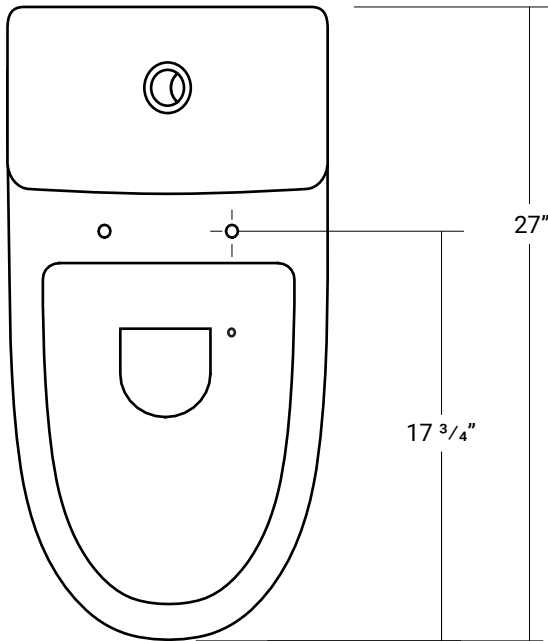

## TOILETS

31120

27" x 14 1/8" x 27"

### PRODUCT SPECIFICATIONS

- Available in white.
- One piece construction.
- Dual flush, 4 or 6 liters per flush.
- Concealed Trap.
- Matching soft close toilet seat included.

REV. 1/30/2018

\*Drawings are not to scale