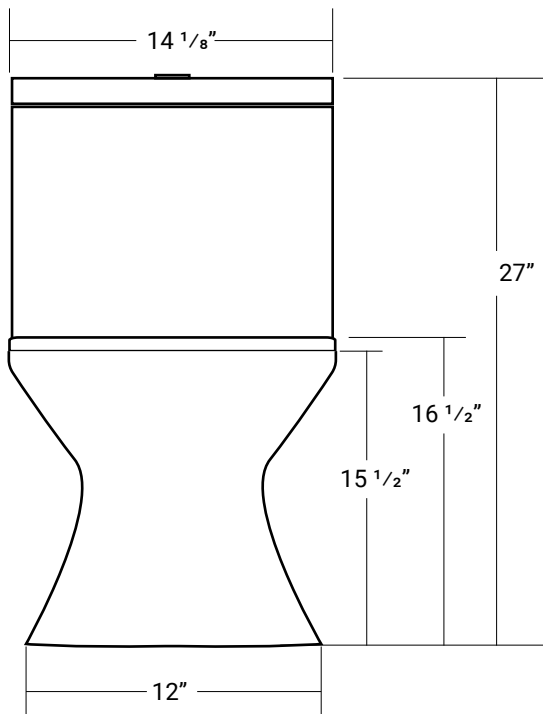

## TOILETS

31120

27" x 14 1/8" x 27"

### PRODUCT SPECIFICATIONS

- Available in white.
- One piece construction.
- Dual flush, 4 or 6 liters per flush.
- Concealed Trap.
- Matching soft close toilet seat included.

REV. 1/30/2018

\*Drawings are not to scale