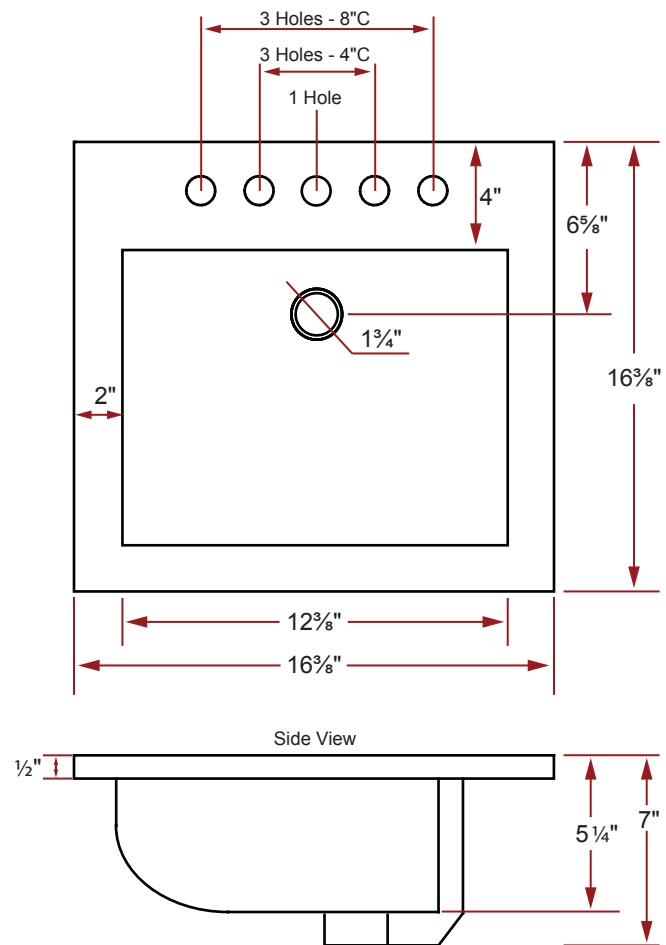

Item # 36811, 36814 & 36818

SQUARE PORCELAIN DROP-IN BATHROOM BASINS

16³/₈" x 16³/₈" x 7"

36811 - 1 Hole

36814 - 3 Holes - 4-inch Centerset

36818 - 3 Holes - 8-inch Widespread

DESIGN FEATURES

- Cast to ensure exceptional strength as well as long term durability.
- Forged from a proprietary blend of clays to create an ideal product for new homes or bathroom renovations.
- Unique, easy-to-clean coating helps to seal the sink against bacteria and microbes and provides a durable gloss finish.
- Ample faucet deck pre-drilled for a quicker installation:

36811 - 1 Hole

36814 - 3 Holes at a 4-Inch Centerset

36818 - 3 Holes at an 8-Inch Widespread

PRODUCT SPECIFICATIONS

- Available in white.
- Square bowl with a scooped front.
- Overflow located at the back of the bowl.
- Net sink weight: 19 lbs.
- Faucet and drain not included.
- 1 year limited manufacturer's warranty included.

SINK DIMENSIONS

- Diagrams not to scale.
- All measurements ±1/4".

This sink complies with CSA Standards

In keeping with our policy of continuing product improvement, Acri-Tec Industries Corp. reserves the right to change product specifications without notice.