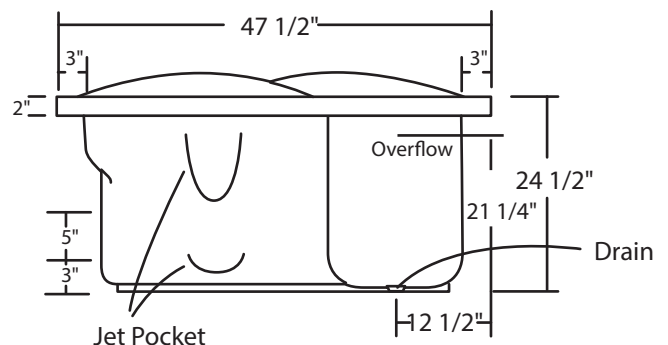

FREYA (42371) THERAPEUTICA

72" x 48" x 24 1/2"
(1828 x 1219 x 622mm)

With over 24 1/2" in depth from the deck of the tub to the floor, the Freya Therapeutica allows bathers to fully submerge themselves for a more pleasurable bathing experience. The Freya Therapeutica can hold up to 80 gallons of water.

The gentle sloping back and arm rests are designed with comfort and ergonomics in mind, and the floor of the tub features a light texture. The Freya Therapeutica is made from 100% acrylic with fibre-glass reinforcement for added strength and durability.

Dimensions

Drain Hole: 2"
Overflow: 2 1/4"
Sizes: + 1/4"
Diagram not to scale

This bathtub complies with CSA Standards

In keeping with our policy of continuing product improvement, Acri-Tec Industries Corp., reserves the right to change product specifications without notice.