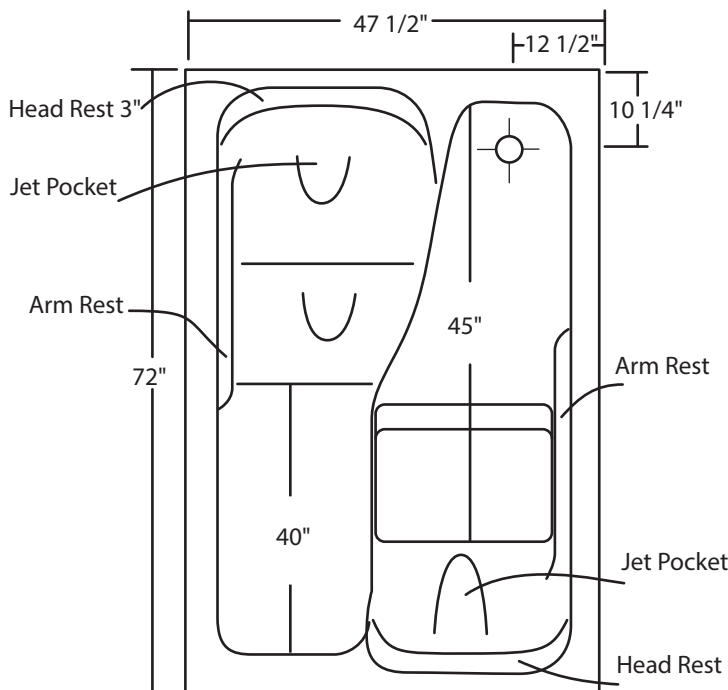

FREYA (42371) THERAPEUTICA

72" x 48" x 24 1/2"
(1828 x 1219 x 622mm)

With over 24 1/2" in depth from the deck of the tub to the floor, the Freya Therapeutica allows bathers to fully submerge themselves for a more pleasurable bathing experience. The Freya Therapeutica can hold up to 80 gallons of water.

The gentle sloping back and arm rests are designed with comfort and ergonomics in mind, and the floor of the tub features a light texture. The Freya Therapeutica is made from 100% acrylic with fibre-glass reinforcement for added strength and durability.

Dimensions

Drain Hole: 2"
Overflow: 2 1/4"
Sizes: + 1/4"
Diagram not to scale

This bathtub complies with CSA Standards

In keeping with our policy of continuing product improvement, Acri-Tec Industries Corp., reserves the right to change product specifications without notice.