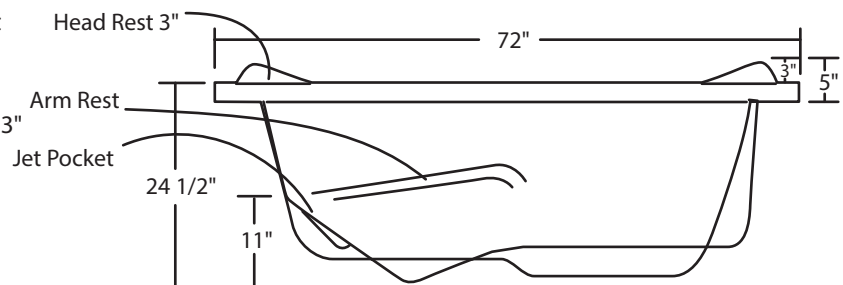

FREYA (42371) THERAPEUTICA

72" x 48" x 24 1/2"
(1828 x 1219 x 622mm)

With over 24 1/2" in depth from the deck of the tub to the floor, the Freya Therapeutica allows bathers to fully submerge themselves for a more pleasurable bathing experience. The Freya Therapeutica can hold up to 80 gallons of water.

The gentle sloping back and arm rests are designed with comfort and ergonomics in mind, and the floor of the tub features a light texture. The Freya Therapeutica is made from 100% acrylic with fibre-glass reinforcement for added strength and durability.

Dimensions

Drain Hole: 2"
Overflow: 2 1/4"
Sizes: + 1/4"
Diagram not to scale

This bathtub complies with CSA Standards

In keeping with our policy of continuing product improvement, Acri-Tec Industries Corp., reserves the right to change product specifications without notice.