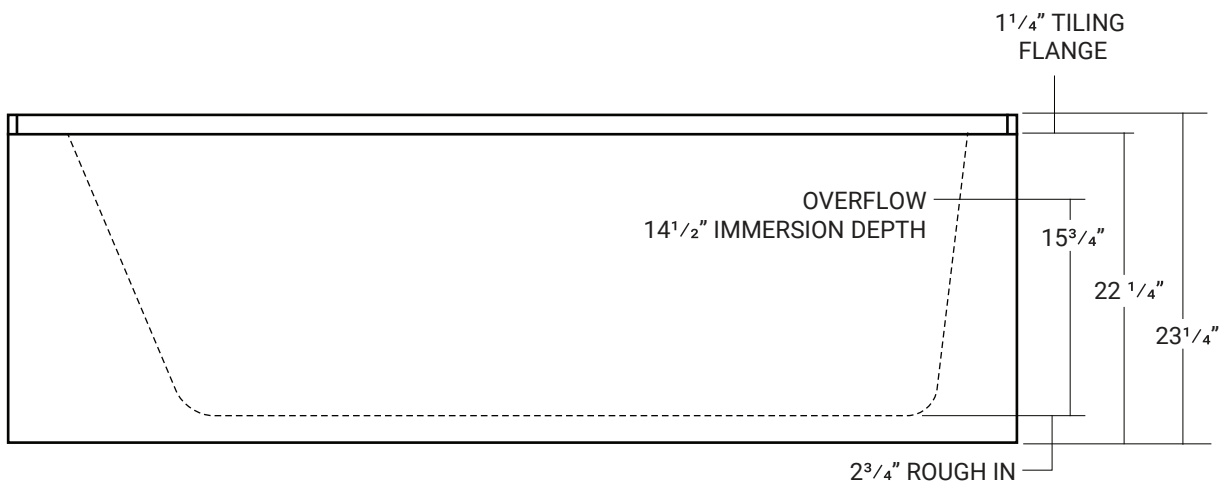

# ACRITEC

BATHTUBS, SKIRTED

LH 41425 RH 41426

72" x 32" x 22 1/4"

## SIMPLICITY PURE 7232

REV. 6/13/2018

\*Drawings are not to scale

\*All measurements are  $\pm 1/4"$

In keeping with our policy of continuing improvement, Acritec Industries Corp. reserves the right to change product specifications without notice.