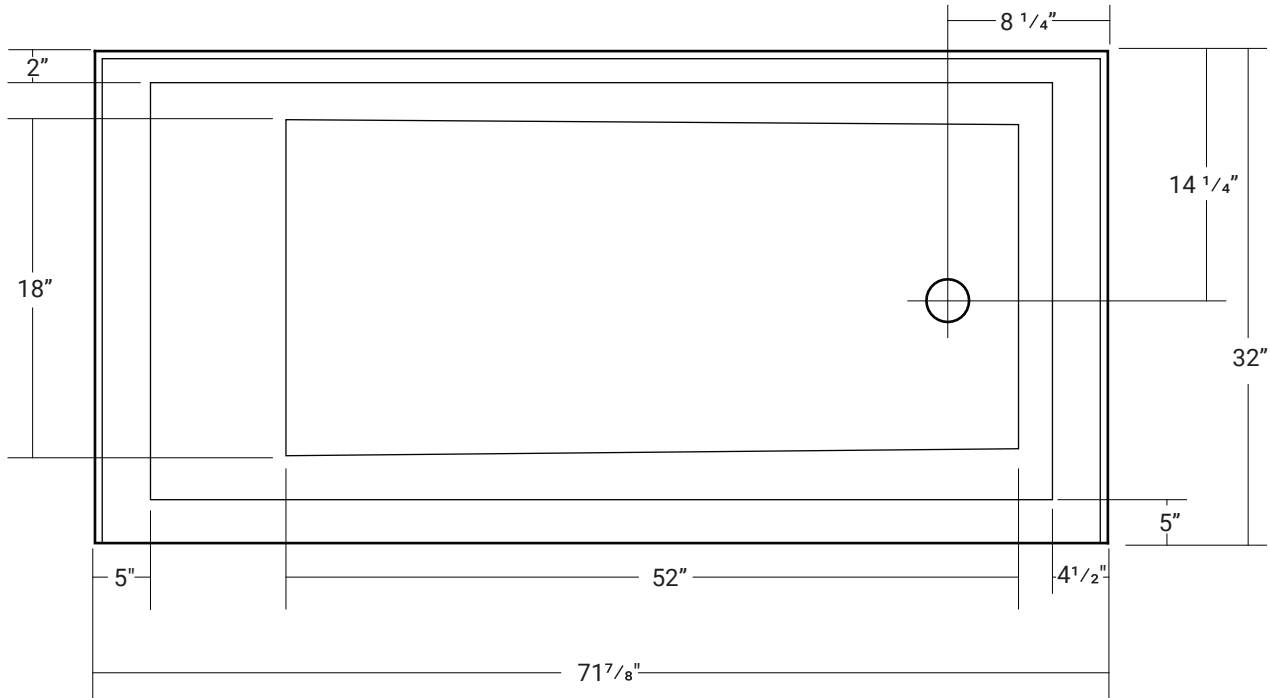

# ACRITEC

BATHTUBS, SKIRTED

LH 41425 RH 41426

72" x 32" x 22 1/4"

## SIMPLICITY PURE 7232

REV. 6/13/2018

\*Drawings are not to scale

\*All measurements are  $\pm 1/4"$

In keeping with our policy of continuing improvement, Acritec Industries Corp. reserves the right to change product specifications without notice.