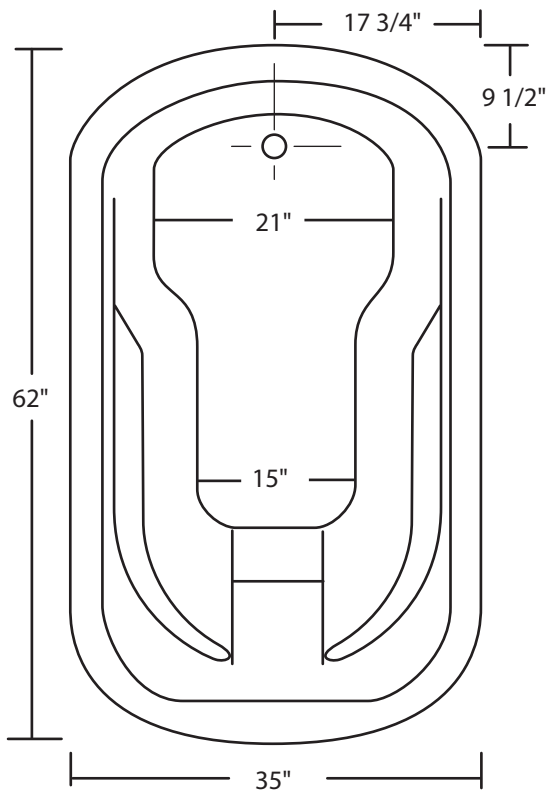

CASABLANCA (42231)

62" x 35" x 21"
(1575 x 889 x 533mm)

With over 19" in depth from the deck of the tub to the floor, the Casablanca provides a complete sensation of relaxation in this modern soaker tub. The Casablanca can hold up to 40 gallons of water.

The gentle sloping back and arm rests are designed with comfort and ergonomics in mind, and the floor of the tub features a light texture.

The Casablanca is made from 100% acrylic with fibre-glass reinforcement for added strength and durability.

Dimensions

Drain Hole: 2"
Overflow: 2 1/4"
Sizes: ± 1/4"
Diagram not to scale

This bathtub complies with CSA Standards

In keeping with our policy of continuing product improvement, Acri-Tec Industries Corp., reserves the right to change product specifications without notice.