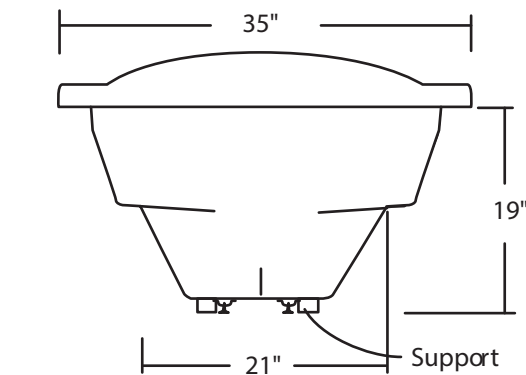

CASABLANCA (42231)

62" x 35" x 21"
(1575 x 889 x 533mm)

With over 19" in depth from the deck of the tub to the floor, the Casablanca provides a complete sensation of relaxation in this modern soaker tub. The Casablanca can hold up to 40 gallons of water.

Dimensions

Drain Hole: 2"
Overflow: 2 1/4"
Sizes: ± 1/4"
Diagram not to scale

This bathtub complies with CSA Standards

In keeping with our policy of continuing product improvement, Acri-Tec Industries Corp., reserves the right to change product specifications without notice.