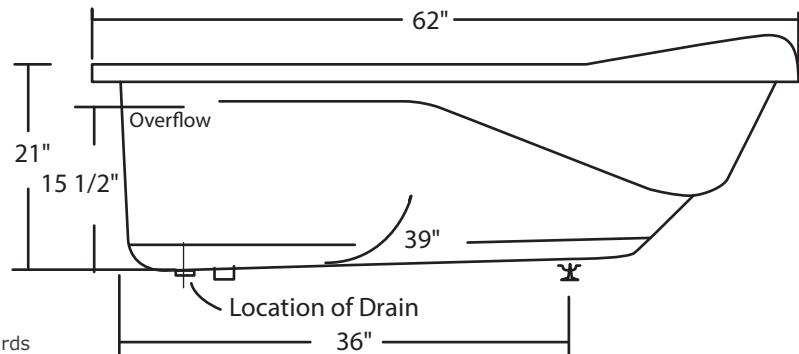

CASABLANCA (42231)

62" x 35" x 21"
(1575 x 889 x 533mm)

With over 19" in depth from the deck of the tub to the floor, the Casablanca provides a complete sensation of relaxation in this modern soaker tub. The Casablanca can hold up to 40 gallons of water.

The gentle sloping back and arm rests are designed with comfort and ergonomics in mind, and the floor of the tub features a light texture.

The Casablanca is made from 100% acrylic with fibre-glass reinforcement for added strength and durability.

Dimensions

Drain Hole: 2"
Overflow: 2 1/4"
Sizes: ± 1/4"
Diagram not to scale

This bathtub complies with CSA Standards

In keeping with our policy of continuing product improvement, Acri-Tec Industries Corp., reserves the right to change product specifications without notice.