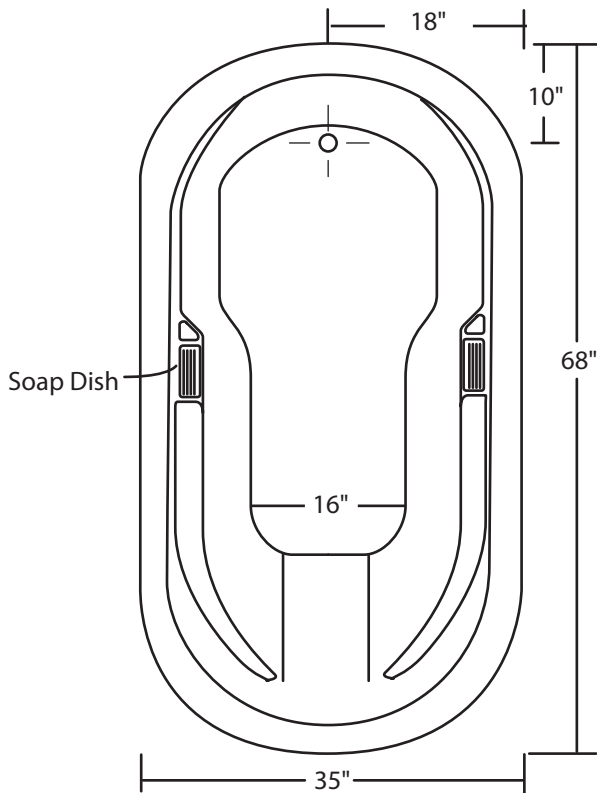

MARRAKESH (42251)

68" x 35" x 21"
(1727 x 889 x 533mm)

With over 19" in depth from the deck of the tub to the floor, the Marrakesh provides a complete sensation of relaxation in this modern soaker tub. The Marrakesh can hold up to 50 gallons of water.

The gentle sloping back and arm rests are designed with comfort and ergonomics in mind, and the floor of the tub features a light texture.

The Marrakesh is made from 100% acrylic with fibre-glass reinforcement for added strength and durability.

Dimensions

Drain Hole: 2"
Overflow: 2 1/4"
Sizes: ± 1/4"
Diagram not to scale

This bathtub complies with CSA Standards

In keeping with our policy of continuing product improvement, Acri-Tec Industries Corp., reserves the right to change product specifications without notice.