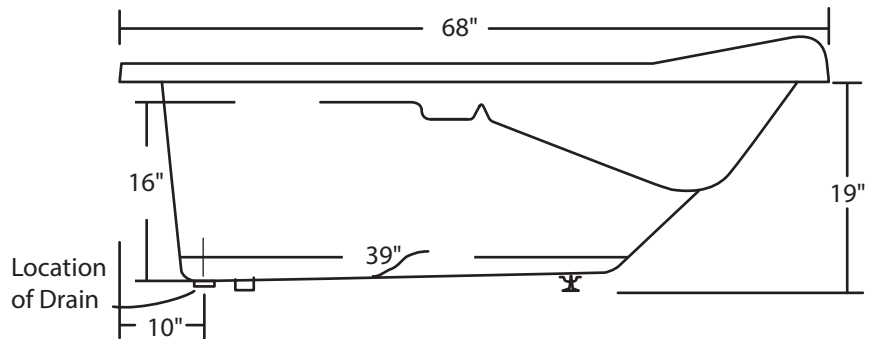

MARRAKESH (42251)

68" x 35" x 21"
(1727 x 889 x 533mm)

With over 19" in depth from the deck of the tub to the floor, the Marrakesh provides a complete sensation of relaxation in this modern soaker tub. The Marrakesh can hold up to 50 gallons of water.

The gentle sloping back and arm rests are designed with comfort and ergonomics in mind, and the floor of the tub features a light texture.

The Marrakesh is made from 100% acrylic with fibre-glass reinforcement for added strength and durability.

Dimensions

Drain Hole: 2"
Overflow: 2 1/4"
Sizes: ± 1/4"
Diagram not to scale

This bathtub complies with CSA Standards

In keeping with our policy of continuing product improvement, Acri-Tec Industries Corp., reserves the right to change product specifications without notice.