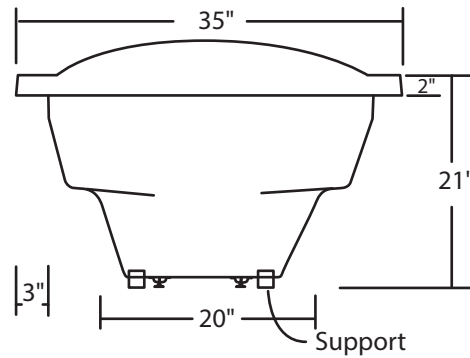

MARRAKESH (42251)

68" x 35" x 21"
(1727 x 889 x 533mm)

With over 19" in depth from the deck of the tub to the floor, the Marrakesh provides a complete sensation of relaxation in this modern soaker tub. The Marrakesh can hold up to 50 gallons of water.

The gentle sloping back and arm rests are designed with comfort and ergonomics in mind, and the floor of the tub features a light texture.

The Marrakesh is made from 100% acrylic with fibre-glass reinforcement for added strength and durability.

Dimensions

Drain Hole: 2"
Overflow: 2 1/4"
Sizes: ± 1/4"
Diagram not to scale

This bathtub complies with CSA Standards

In keeping with our policy of continuing product improvement, Acri-Tec Industries Corp., reserves the right to change product specifications without notice.