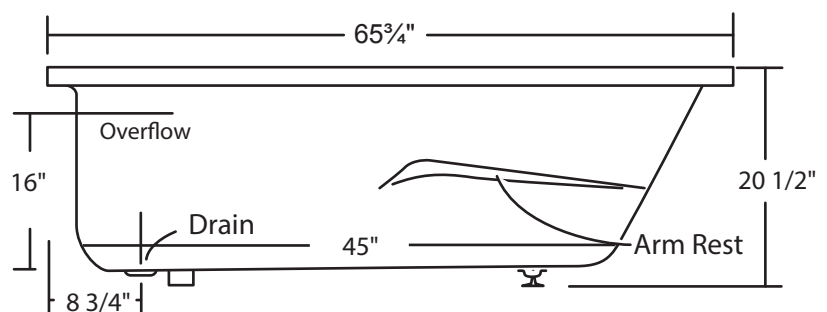

AURA (42333)

65³/₄" x 31¹/₂" x 20¹/₂"
(1670 x 800 x 520mm)

With over 20¹/₂" in depth from the deck of the tub to the floor, the Aura allows bathers to fully submerge themselves for a more pleasurable bathing experience.

The Aura can hold up to 50 gallons of water.

The gentle sloping back and arm rests are designed with comfort and ergonomics in mind, and the floor of the tub features a light texture.

The Aura is made from 100% acrylic with fibre-glass reinforcement for added strength and durability.

Drain Hole: 2"
Overflow: 2¹/₄"
Sizes: ± 1/4"
Diagram not to scale

This bathtub complies with CSA Standards

In keeping with our policy of continuing product improvement, Acri-Tec Industries Corp., reserves the right to change product specifications without notice.