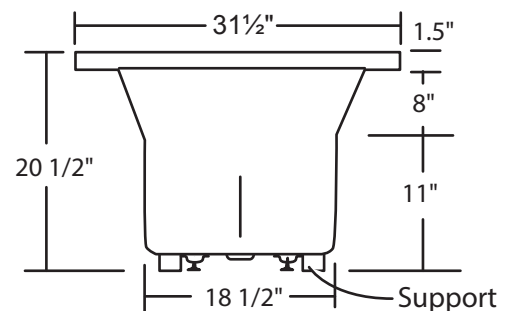

AURA (42333)

65³/₄" x 31¹/₂" x 20¹/₂"
(1670 x 800 x 520mm)

With over 20¹/₂" in depth from the deck of the tub to the floor, the Aura allows bathers to fully submerge themselves for a more pleasurable bathing experience.

The Aura can hold up to 50 gallons of water.

The gentle sloping back and arm rests are designed with comfort and ergonomics in mind, and the floor of the tub features a light texture.

The Aura is made from 100% acrylic with fibre-glass reinforcement for added strength and durability.

Drain Hole: 2"
Overflow: 2¹/₄"
Sizes: ± 1/4"
Diagram not to scale

This bathtub complies with CSA Standards

In keeping with our policy of continuing product improvement, Acri-Tec Industries Corp., reserves the right to change product specifications without notice.