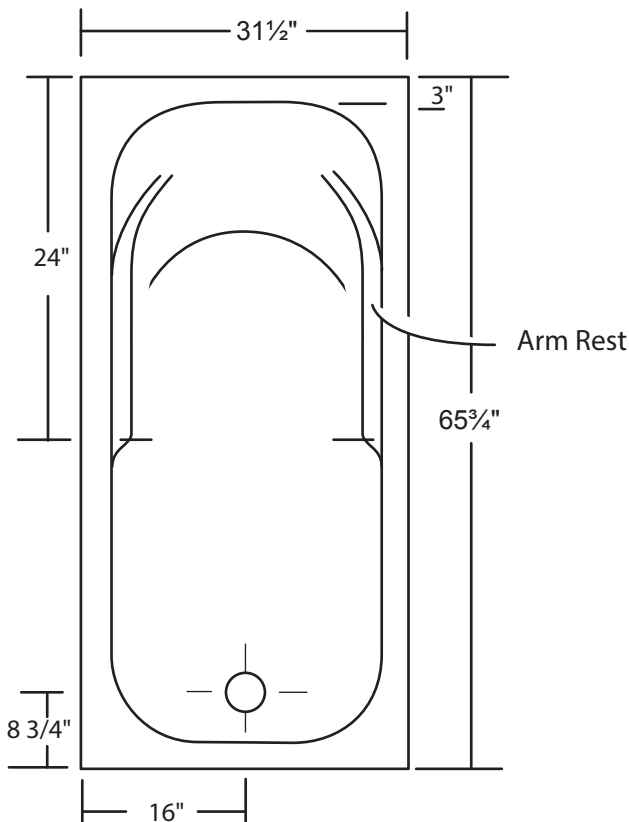

AURA (42333)

65³/₄" x 31¹/₂" x 20¹/₂"
(1670 x 800 x 520mm)

With over 20¹/₂" in depth from the deck of the tub to the floor, the Aura allows bathers to fully submerge themselves for a more pleasurable bathing experience.

The Aura can hold up to 50 gallons of water.

The gentle sloping back and arm rests are designed with comfort and ergonomics in mind, and the floor of the tub features a light texture.

The Aura is made from 100% acrylic with fibre-glass reinforcement for added strength and durability.

Drain Hole: 2"
Overflow: 2¹/₄"
Sizes: ± 1/4"
Diagram not to scale

This bathtub complies with CSA Standards

In keeping with our policy of continuing product improvement, Acri-Tec Industries Corp., reserves the right to change product specifications without notice.