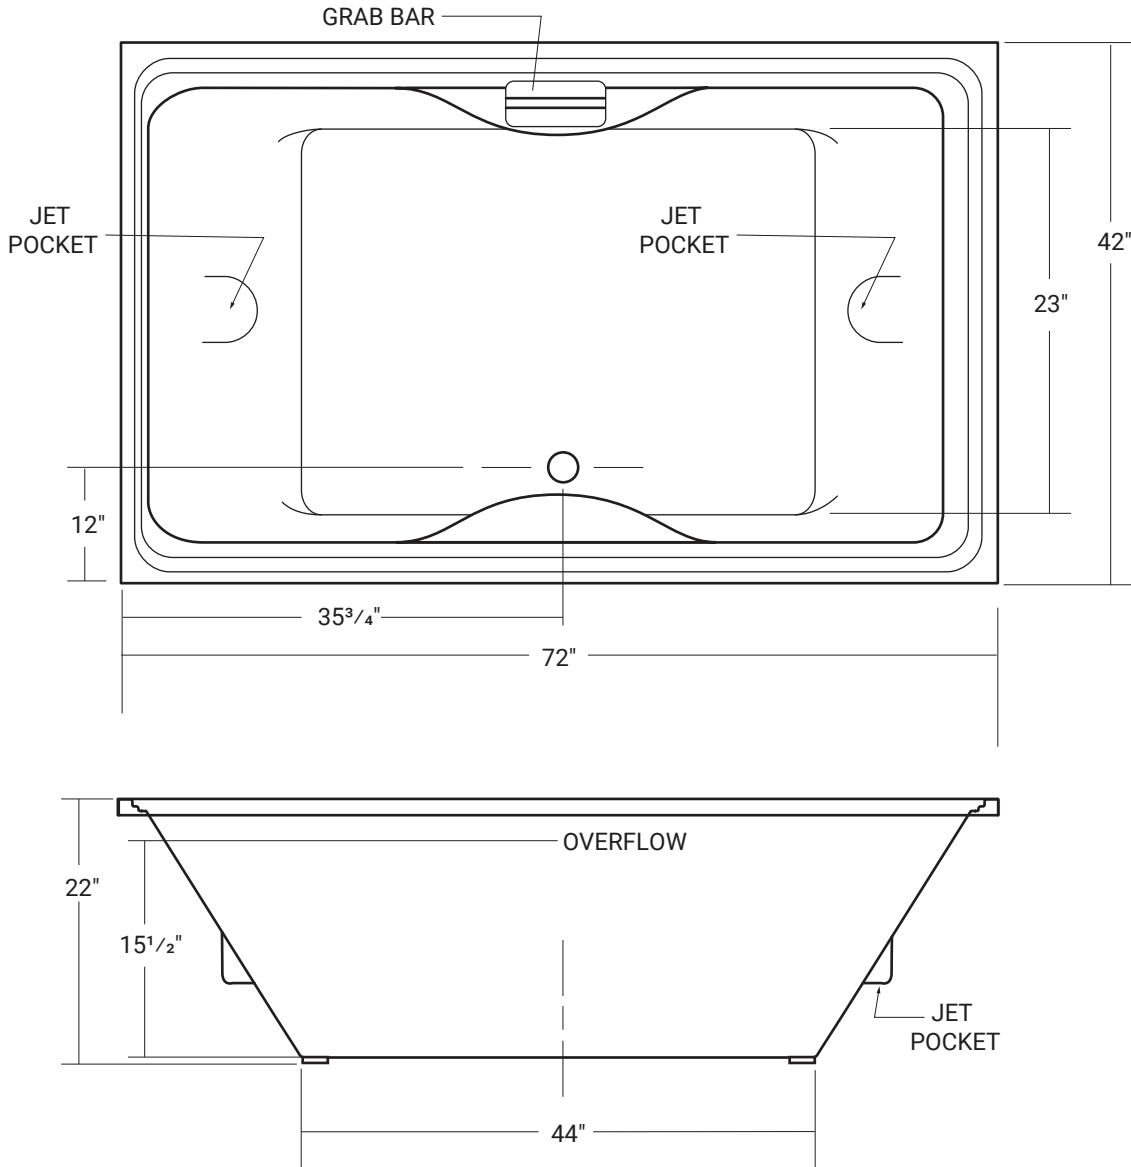

ACRI-TEC

BATHTUBS, DROP IN

42381

72" x 42" x 22"

HERITAGE

REV. 8/18/2016

*Drawings are not to scale

*All measurements are $\pm 1/4$ "

In keeping with our policy of continuing improvement, Acri-tec industries Corp. reserves the right to change product specifications without notice.

Acri-tec Industries Corp.

Toll free: 1 (877) 464-3100 e-mail: sales@acritec.com www.acritec.com