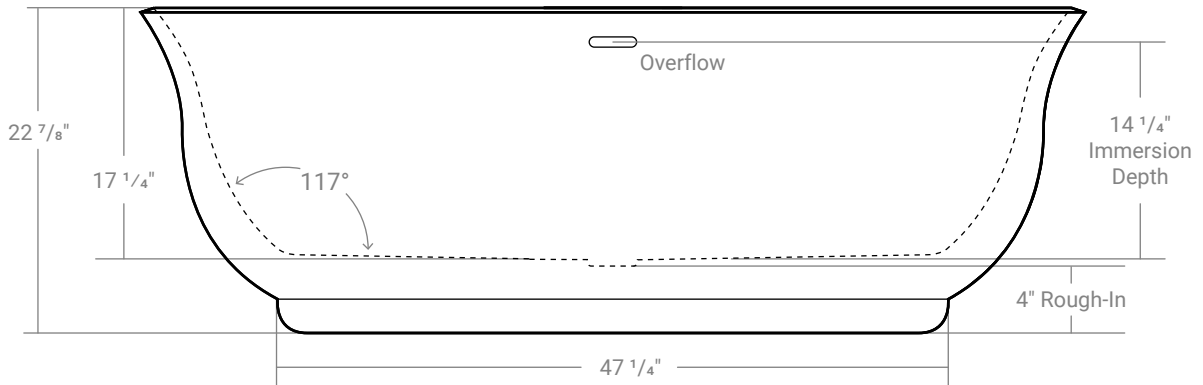

ACRITEC

BATHTUBS, SKIRTED

44352

66⁷/₈" x 29¹/₂" x 22⁷/₈"

ELSIE

ACRITEC

BATHTUBS, SKIRTED

44352

66 7/8" x 29 1/2" x 22 7/8"

ELSIE

REV. 8/22/2018

*Drawings are not to scale

*All measurements are ±1/4"

In keeping with our policy of continuing improvement, Acritec Industries Corp. reserves the right to change product specifications without notice.

- 100% Acrylic with fibreglass and steel reinforcement.
- Available in white.
- Contoured, oval interior.
- Drain hole =2" (chrome clicker style included). Drain not installed.
- Integral overflow channel.
- 1 Year limited manufacturer's warranty included.
- Water capacity = Approx. 66 Gallons.

DESIGN FEATURES

- Centre drain.
- Rectangular chrome overflow cover.