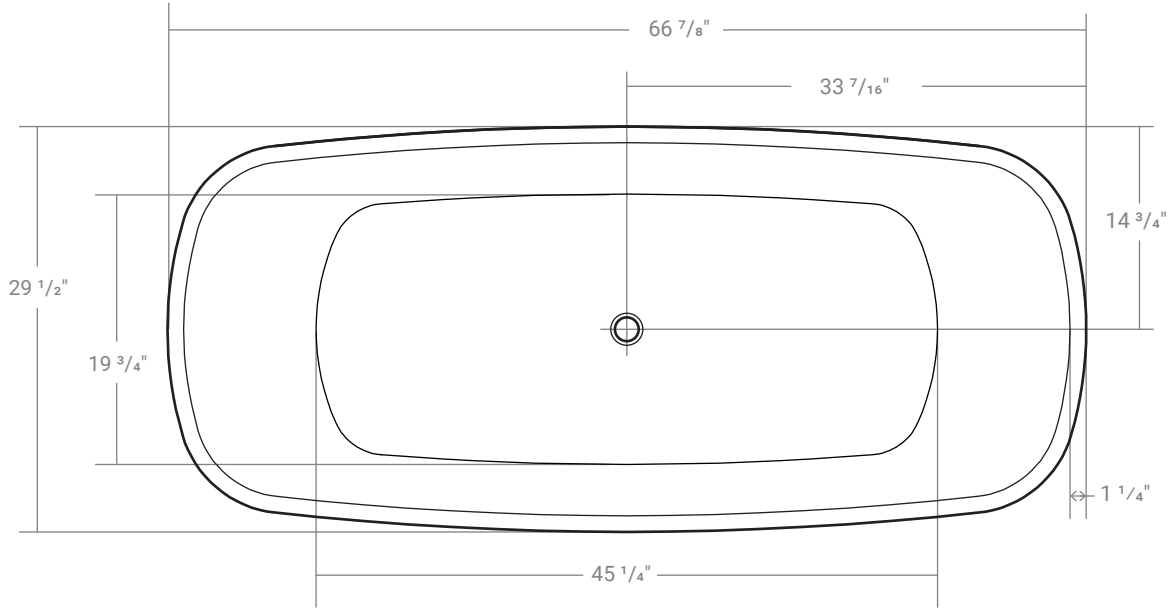

ACRITEC

BATHTUBS, SKIRTED

44352

66⁷/₈" x 29¹/₂" x 22⁷/₈"

ELSIE

ACRITEC

BATHTUBS, SKIRTED

44352

66 7/8" x 29 1/2" x 22 7/8"

ELSIE

REV. 8/22/2018

*Drawings are not to scale

*All measurements are ±1/4"

In keeping with our policy of continuing improvement, Acritec Industries Corp. reserves the right to change product specifications without notice.

- 100% Acrylic with fibreglass and steel reinforcement.
- Available in white.
- Contoured, oval interior.
- Drain hole =2" (chrome clicker style included). Drain not installed.
- Integral overflow channel.
- 1 Year limited manufacturer's warranty included.
- Water capacity = Approx. 66 Gallons.

DESIGN FEATURES

- Centre drain.
- Rectangular chrome overflow cover.