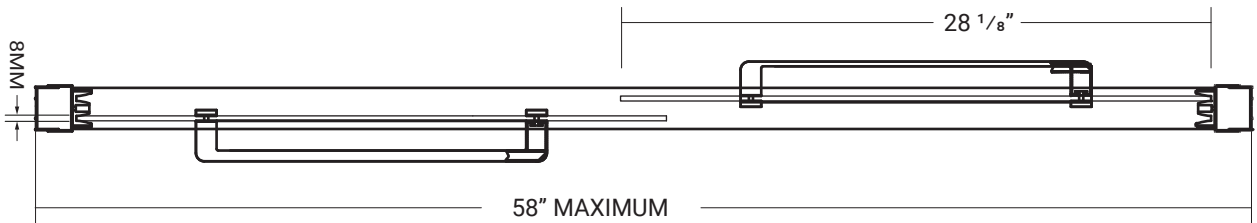

## B03 BYPASS - 60" W x 74" H

## B03 BYPASS - 60" W x 74" H

REV. 4/4/2017

\*Drawings are not to scale

\*All measurements are  $\pm 1/4"$

In keeping with our policy of continuing improvement, Acri-tec industries Corp. reserves the right to change product specifications without notice.