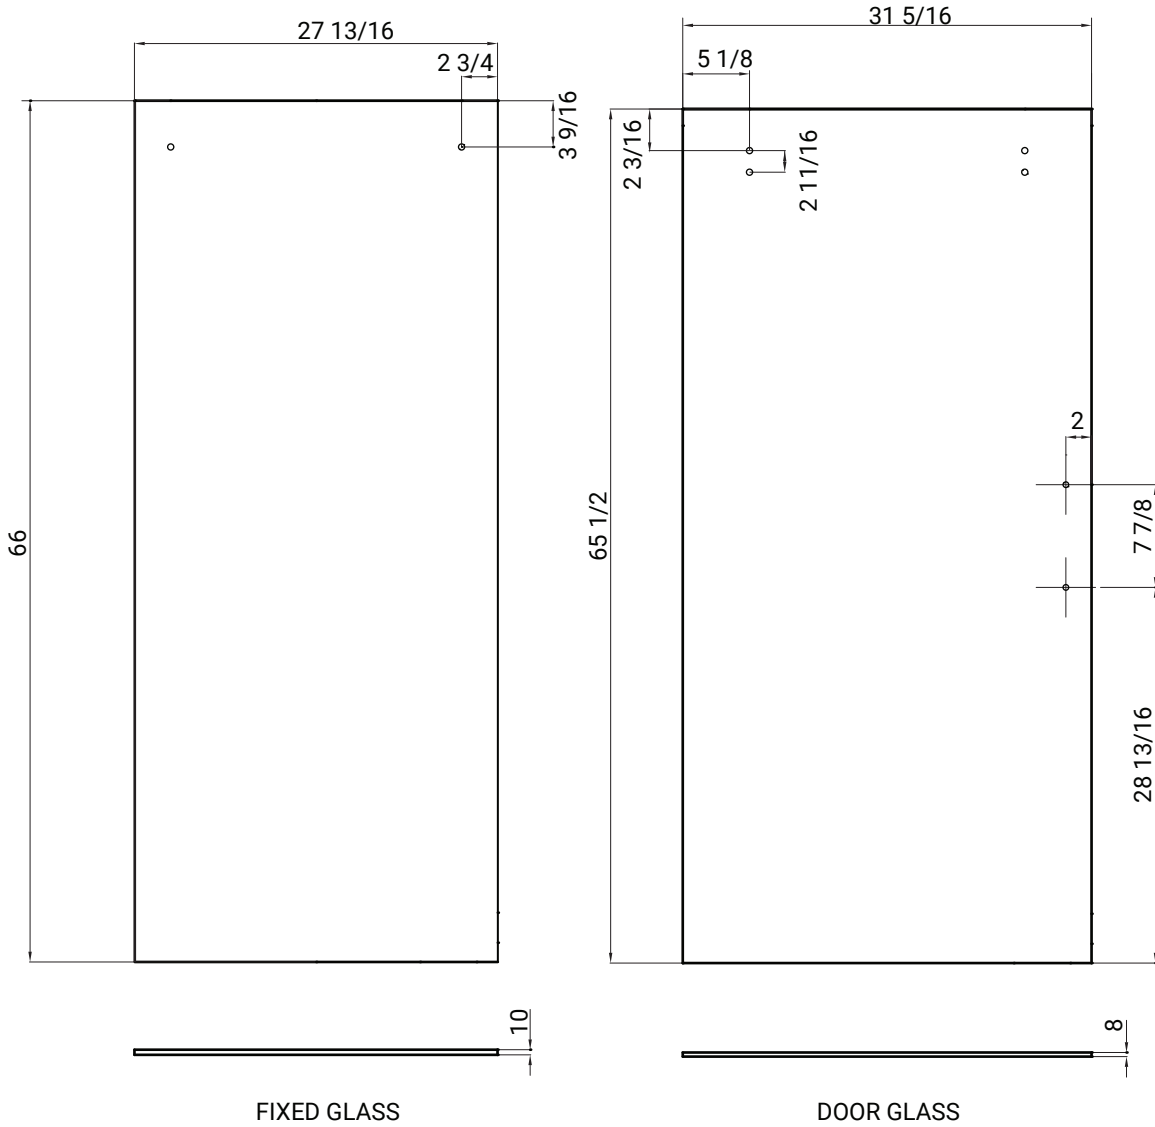

# ACRI-TEC

DOORS: SHOWERS & BATHS

56036

60" x 66"

## P03 ROLLING SINGLE THRESHOLD, BATHTUB DOOR

## P03 ROLLING SINGLE THRESHOLD, BATHTUB DOOR

REV. 3/24/2017

\*Drawings are not to scale

\*All measurements are  $\pm 1/4"$

In keeping with our policy of continuing improvement, Acri-tec industries Corp. reserves the right to change product specifications without notice.

This shower door complies with CSA Standards