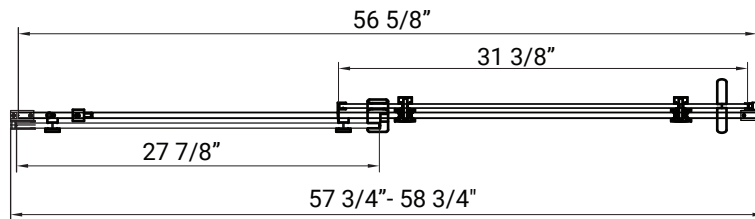

# ACRI-TEC

DOORS: SHOWERS & BATHS

56036

60" x 66"

## P03 ROLLING SINGLE THRESHOLD, BATHTUB DOOR

## P03 ROLLING SINGLE THRESHOLD, BATHTUB DOOR

REV. 3/24/2017

\*Drawings are not to scale

\*All measurements are  $\pm 1/4"$

In keeping with our policy of continuing improvement, Acri-tec industries Corp. reserves the right to change product specifications without notice.