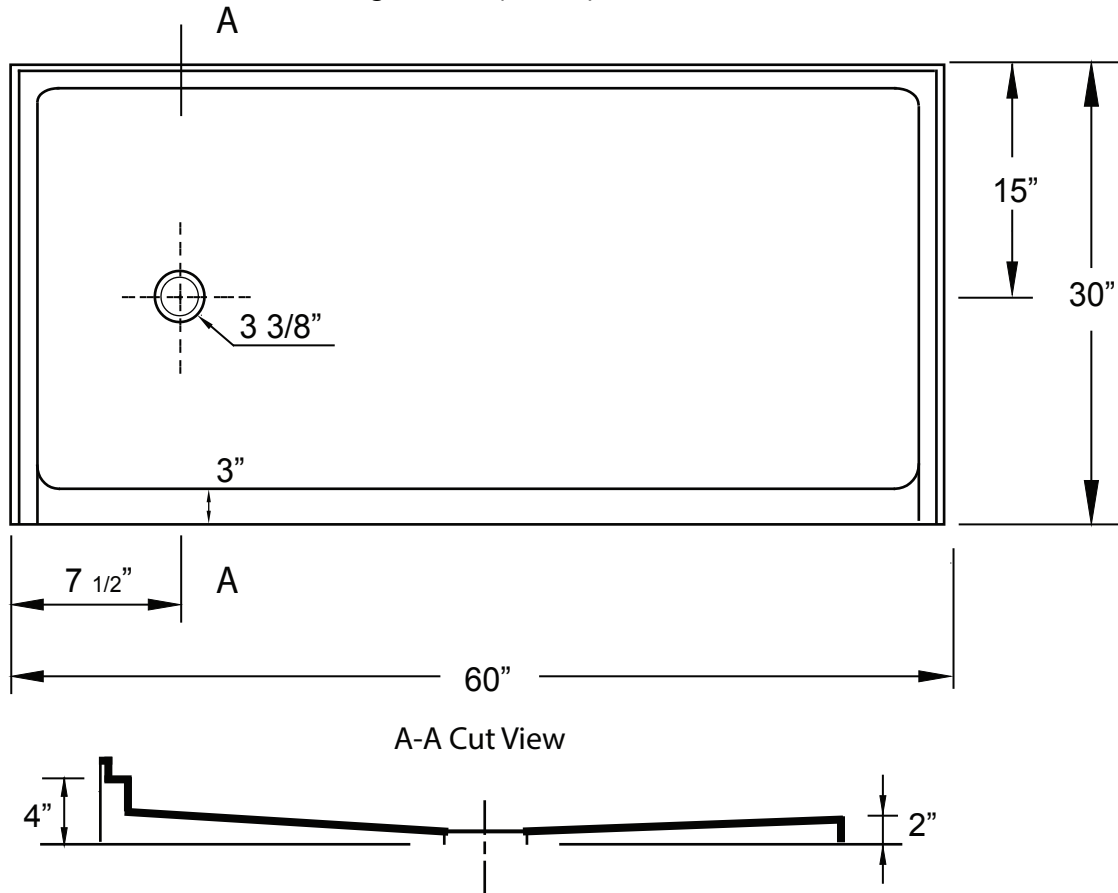

Shower Base 60"x 30"

Retrofit Barrier Free
(Shown as a Left-hand Base)

Left Hand (72061)

Right Hand (72071)

Diagram not to scale.

All Measurements: $\pm 1/4"$

Drain Hole: $3 \frac{3}{8}"$

Shower base trimmed to fit 60" x 30" rough opening.

This base complies with CSA Standards

Barrier Free shower bases are designed to accommodate a collapsible threshold.
These are available as an accessory from Acri-tec.