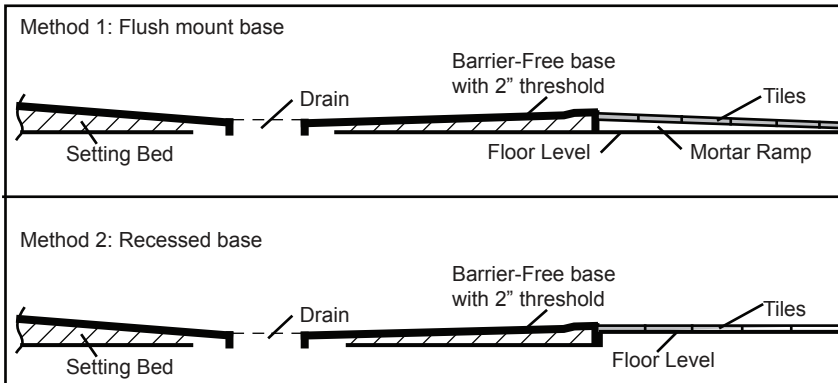

Shower Base 60"x 30"

Retrofit Barrier Free
(Shown as a Left-hand Base)

Left Hand (72061)

Right Hand (72071)

Diagram not to scale.

All Measurements: $\pm 1/4"$

Drain Hole: $3 \frac{3}{8}"$

Shower base trimmed to fit 60" x 30" rough opening.

This base complies with CSA Standards

Barrier Free shower bases are designed to accommodate a collapsible threshold.
These are available as an accessory from Acri-tec.