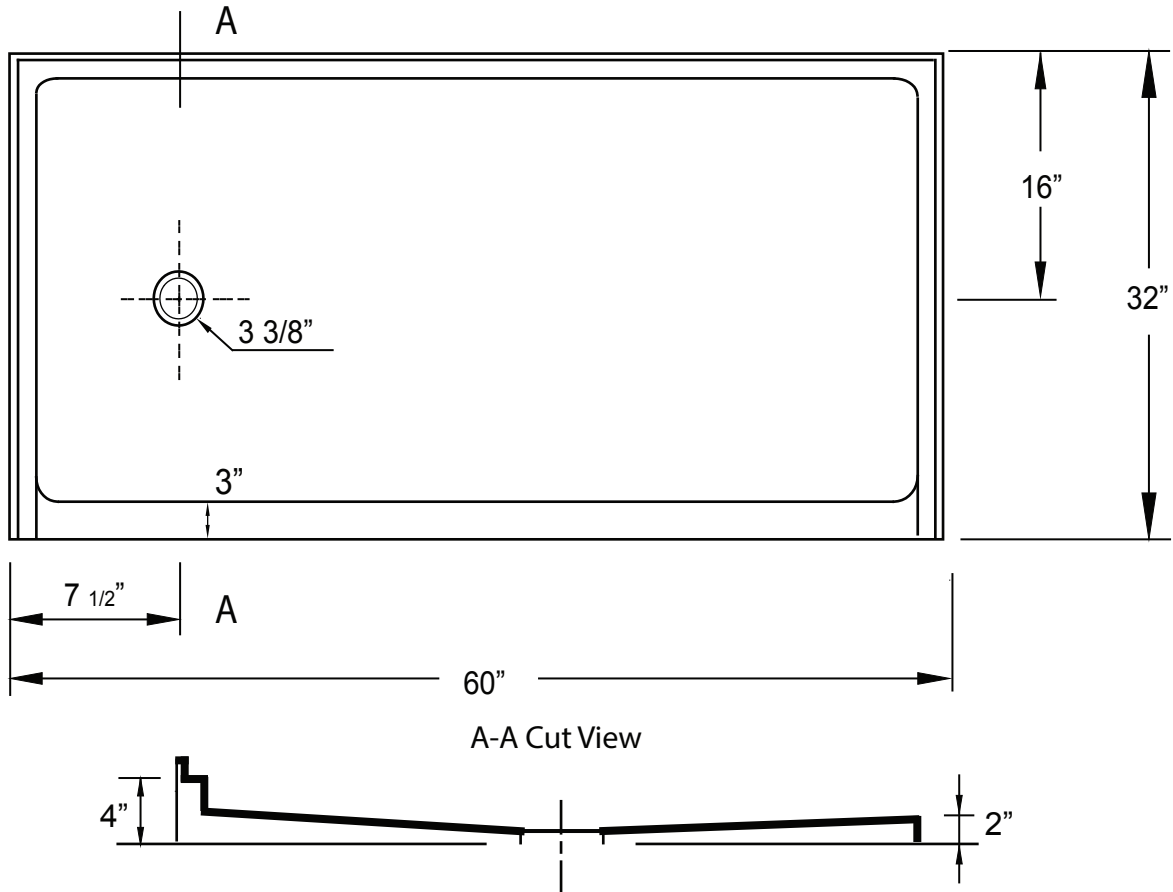

# Shower Base 60"x 32"

Retrofit Barrier Free  
(Shown as a Left-hand Base)  
Left Hand (72091)  
Right Hand (72101)

Diagram not to scale.

All Measurements:  $\pm 1/4"$

Drain Hole:  $3 3/8"$

Shower base trimmed to fit 60" x 32" rough opening.

This base complies with CSA Standards

Barrier Free shower bases are designed to accommodate a collapsible threshold.  
These are available as an accessory from Acritec.