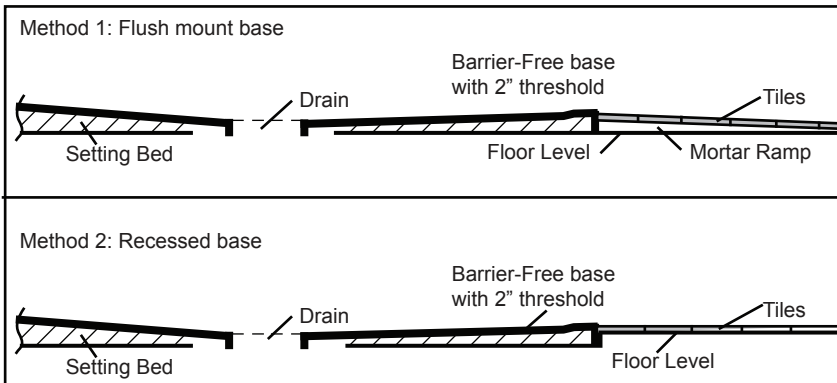

# Shower Base 60"x 32"

Retrofit Barrier Free  
(Shown as a Left-hand Base)  
Left Hand (72091)  
Right Hand (72101)

Diagram not to scale.

All Measurements:  $\pm 1/4"$

Drain Hole:  $3 3/8"$

Shower base trimmed to fit 60" x 32" rough opening.

This base complies with CSA Standards

Barrier Free shower bases are designed to accommodate a collapsible threshold.  
These are available as an accessory from Acritec.