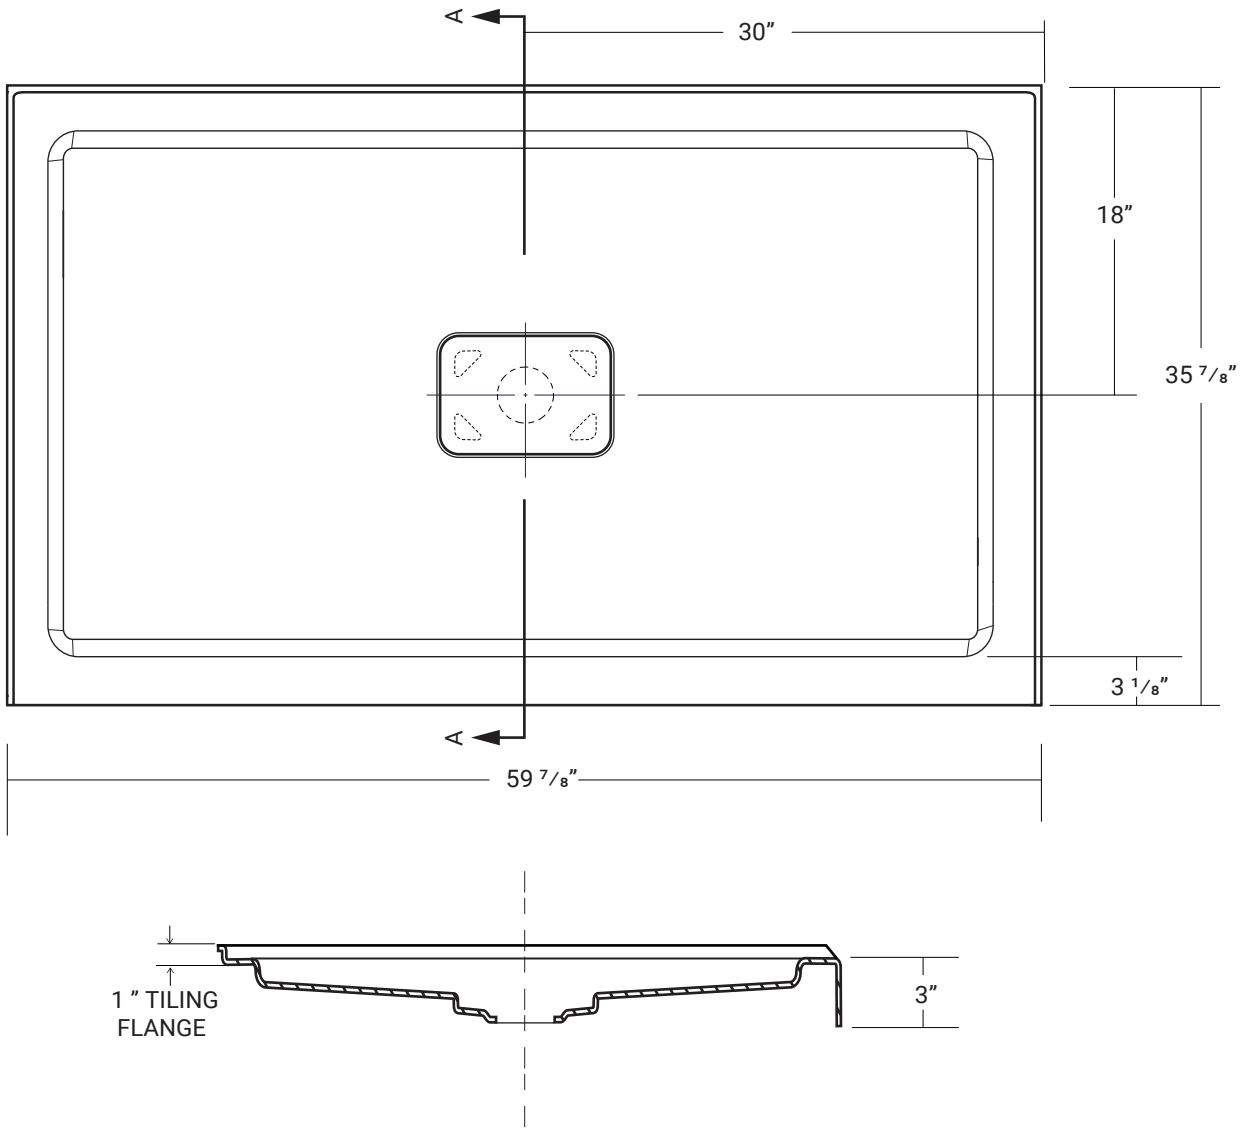

ACRITEC

SHOWER BASES, SINGLE THRESHOLD

63414

60" x 36"

**Base may not be as pictured*

ACRITEC

SHOWER BASES, SINGLE THRESHOLD

63414

60" x 36"

PRODUCT SPECIFICATIONS

- 100% acrylic with fibreglass and wood reinforcement
- Pre-levelled.
- Available in white.
- 1 year limited manufacturer's warranty included.

DESIGN FEATURES

- Colour matched acrylic drain cover.
- Acrylic shower base constructed of cast high gloss acrylic and reinforced with a fibreglass backing
- Standard 3 3/8" shower drain opening
- Shower base trimmed to fit 60" x 36" rough opening
- Integral tiling flange for easy installation

REV. 9/5/2017

*Drawings are not to scale

*All measurements are $\pm 1/4"$

In keeping with our policy of continuing improvement, Acritec Industries Corp. reserves the right to change product specifications without notice.