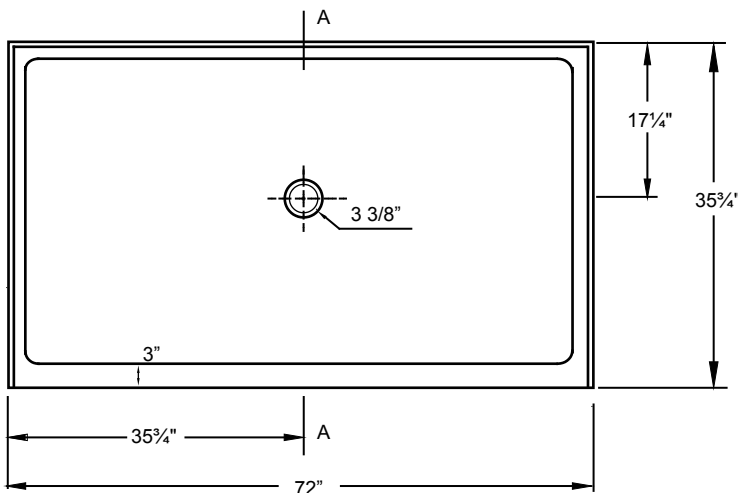

## 72" x 36" Single Threshold Shower Base (Minimalist)

\*Note: Shower base may not be exactly as pictured  
\*1 year limited manufacturer's warranty included

### SHOWER BASE DIMENSIONS

\*Diagram is not to scale

### DESIGN FEATURES

- Acrylic shower base constructed of cast high gloss acrylic and reinforced with a fibreglass backing
- Standard 3<sup>3</sup>/<sub>8</sub>" shower drain opening
- Shower base trimmed to fit 72" x 36" rough opening
- Integral tiling flange for easy installation