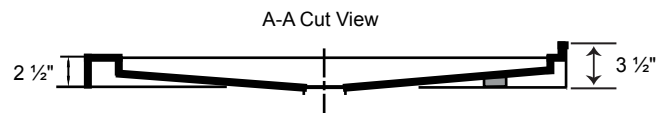

This shower base complies with CSA Standards

*Shower Drains are not included
All measurements $\pm 1/4$ "

In keeping with our policy of continuing product improvement, Acric-Tec Industries Corp., reserves the right to change product specifications without notice.