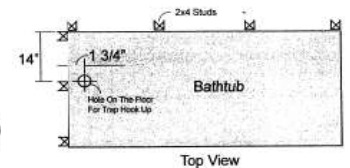

Independence Tub 54"

53 3/4" x 26" x 37 3/4"

(1365 x 660 x 959mm)

70031 Left Hand Bathtub

70041 Right Hand Bathtub

Door opening: 18" wide
Dual drain. Drainage time: 2 minutes
Bathtub well width: 22" above the seat
Ledge height from floor: 8"
Depth to center of overflow: 28"
Seat: 15 1/2" high, 15" deep, 19" wide

Access panel for pump or blower: 15"x12"
Capacity: 66 US gallons
Weight: 117 lbs
Dimensions: 56" x 28" x 45 1/2"
Cubed weight: 185 lbs

This bathtub complies with CSA Standards

Drain Hole: 2"
Overflow Hole: 2 1/4"