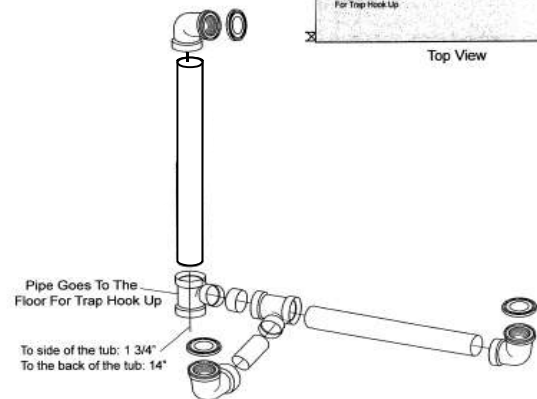

Independence Tub 54"

53 3/4" x 26" x 37 3/4"

(1365 x 660 x 959mm)

70031 Left Hand Bathtub

70041 Right Hand Bathtub

Door opening: 18" wide
Dual drain. Drainage time: 2 minutes
Bathtub well width: 22" above the seat
Ledge height from floor: 8"
Depth to center of overflow: 28"
Seat: 15 1/2" high, 15" deep, 19" wide

Access panel for pump or blower: 15"x12"
Capacity: 66 US gallons
Weight: 117 lbs
Dimensions: 56" x 28" x 45 1/2"
Cubed weight: 185 lbs

This bathtub complies with CSA Standards

Drain Hole: 2"
Overflow Hole: 2 1/4"