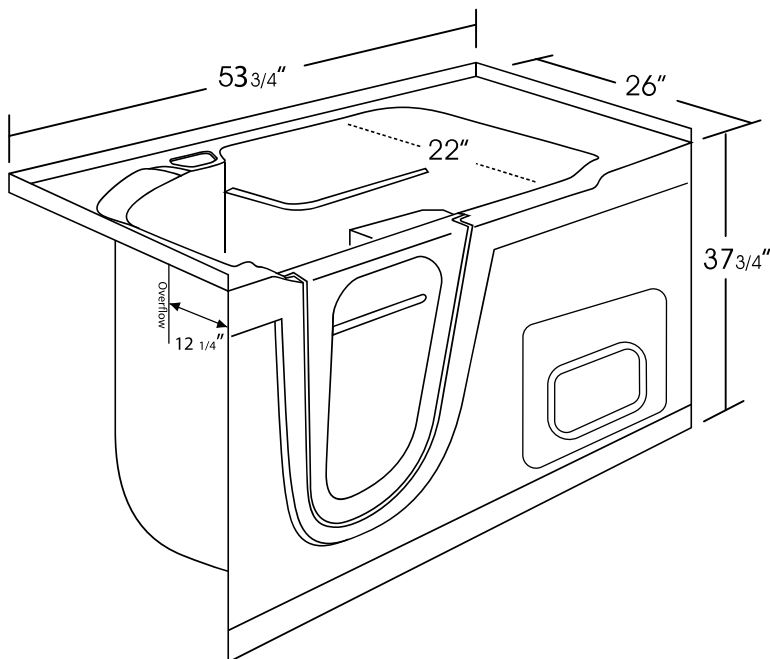

Independence Tub 54"

53 3/4" x 26" x 37 3/4"

(1365 x 660 x 959mm)

70031 Left Hand Bathtub

70041 Right Hand Bathtub

Door opening: 18" wide
Dual drain. Drainage time: 2 minutes
Bathtub well width: 22" above the seat
Ledge height from floor: 8"
Depth to center of overflow: 28"
Seat: 15 1/2" high, 15" deep, 19" wide

Access panel for pump or blower: 15"x12"
Capacity: 66 US gallons
Weight: 117 lbs
Dimensions: 56" x 28" x 45 1/2"
Cubed weight: 185 lbs

This bathtub complies with CSA Standards

Drain Hole: 2"
Overflow Hole: 2 1/4"