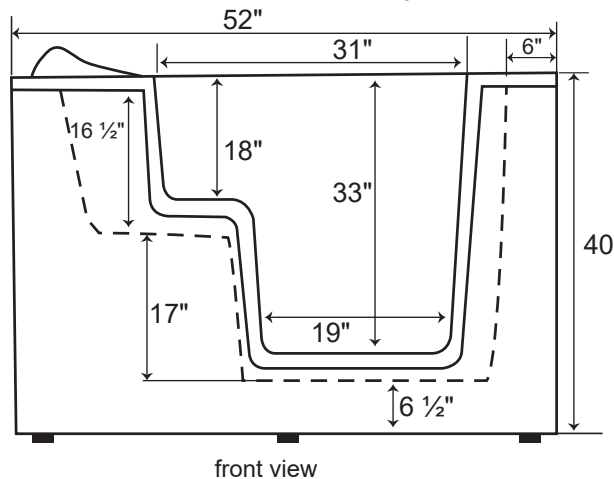

# FREEDOM Walk-In Tub

52" x 30" x 40"

(1320 x 760 x 1040mm)

70051 LH Bathtub

70055 RH Bathtub

- Color: white
- Door: left or right (outward swing)
- Contoured built in seat
- Stainless Steel Handle
- Textured Bottom
- Access Panel for pump & or blower
- Extension Panel to 60"
- Material: gel coat and fiber glass with a stainless steel support frame. Adjustable leveling feet.

- Dimensions: 52"x30"x40"
- Door opening: 31" wide
- Bathtub well width: 22" above the seat
- Ledge height from floor: 6 1/2"
- Seat: 17" high
- Overflow height: 32"
- Water Capacity: 88 US Gallons
- Weight: 144 Lbs.

Comes with tiling  
flange kit.

Drain Hole: 2"  
Overflow Hole: 2 1/4"