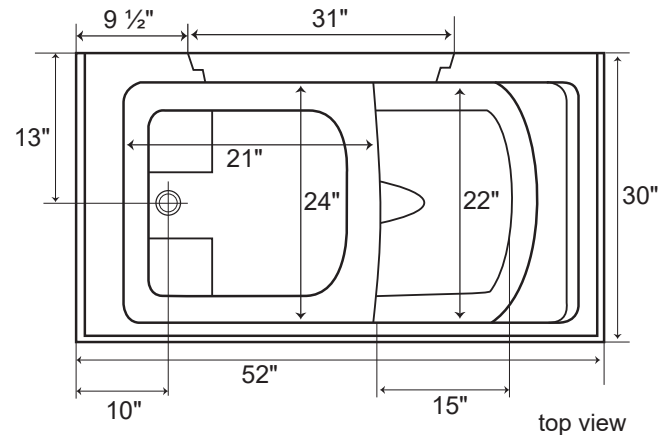

# FREEDOM Walk-In Tub

52" x 30" x 40"

(1320 x 760 x 1040mm)

70051 LH Bathtub

70055 RH Bathtub

- Color: white
- Door: left or right (outward swing)
- Contoured built in seat
- Stainless Steel Handle
- Textured Bottom
- Access Panel for pump & or blower
- Extension Panel to 60"
- Material: gel coat and fiber glass with a stainless steel support frame. Adjustable leveling feet.

- Dimensions: 52"x30"x40"
- Door opening: 31" wide
- Bathtub well width: 22" above the seat
- Ledge height from floor: 6 1/2"
- Seat: 17" high
- Overflow height: 32"
- Water Capacity: 88 US Gallons
- Weight: 144 Lbs.

Comes with tiling  
flange kit.

Drain Hole: 2"  
Overflow Hole: 2 1/4"