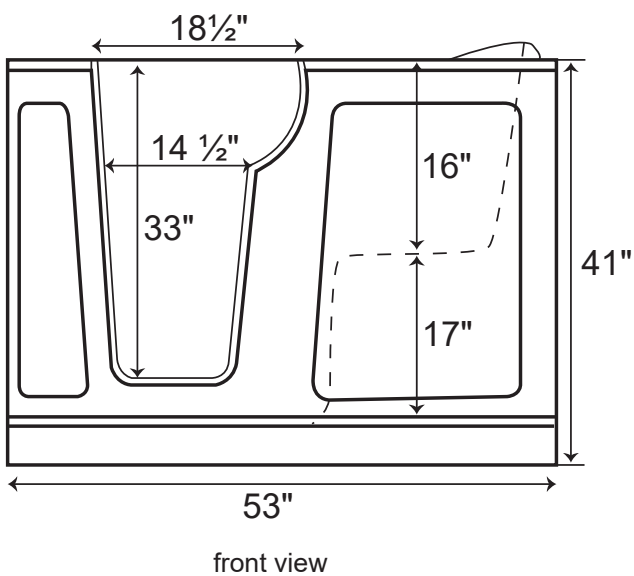

PRIDE Walk-In Tub

53" x 30" x 41"

(1346 x 760 x 1040mm)

70071 LH Bathtub

70075 RH Bathtub

70077 LH Air & Water Jets - chrome

70078 RH Air & Water Jets - chrome

Color: white
 Door: left or right (inward swing)
 Contoured built in Seat
 Stainless Steel Handle
 Textured Bottom
 1 1/2" Drain
 Access Panel
 Extension Panel to 60"
 Material: gel coat and fiber glass with a stainless steel support frame. Adjustable leveling feet.

Comes with tiling
flange kit.

Dimensions: 53"x30"x41"
 Door opening: 18 1/2" wide
 Bathtub well width: 22" above the seat
 Seat: 17" high
 Overflow height: 30 1/2"
 Water Capacity: 88 Gallons
 Weight: 133 Lbs

Drain Hole: 2"
 Overflow Hole: 2 1/4"