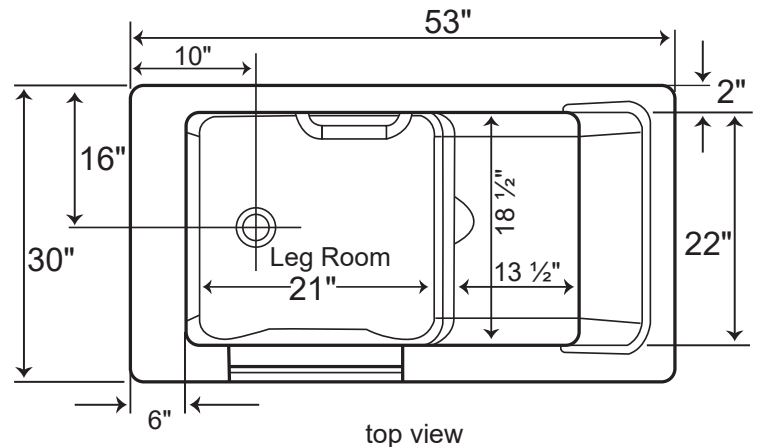

PRIDE Walk-In Tub

53" x 30" x 41"

(1346 x 760 x 1040mm)

70071 LH Bathtub

70075 RH Bathtub

70077 LH Air & Water Jets - chrome

70078 RH Air & Water Jets - chrome

Color: white
 Door: left or right (inward swing)
 Contoured built in Seat
 Stainless Steel Handle
 Textured Bottom
 1 1/2" Drain
 Access Panel
 Extension Panel to 60"
 Material: gel coat and fiber glass with a stainless steel support frame. Adjustable leveling feet.

Comes with tiling
flange kit.

Dimensions: 53"x30"x41"
 Door opening: 18 1/2" wide
 Bathtub well width: 22" above the seat
 Seat: 17" high
 Overflow height: 30 1/2"
 Water Capacity: 88 Gallons
 Weight: 133 Lbs

Drain Hole: 2"
 Overflow Hole: 2 1/4"