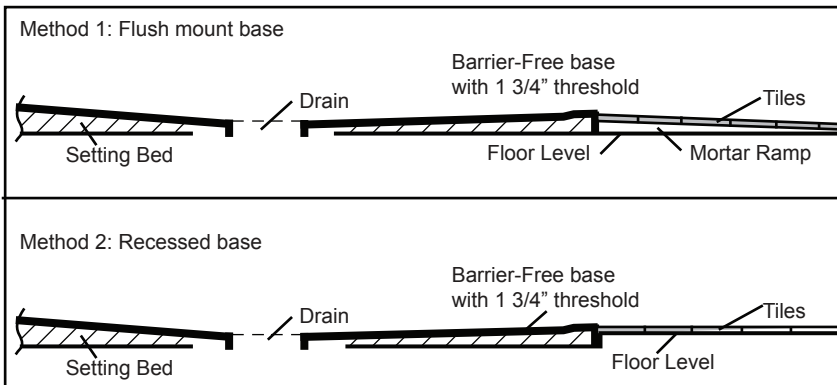

Shower Base 48" x 36"

Barrier Free (72011)

Diagram not to scale.

All Measurements: $\pm 1/4"$

Drain Hole: $3 3/8"$

Shower base trimmed to fit 48" x 36" rough opening.

This base complies with CSA Standards

Barrier Free shower bases are designed to accommodate a collapsible threshold.
These are available as an accessory from Acri-tec.