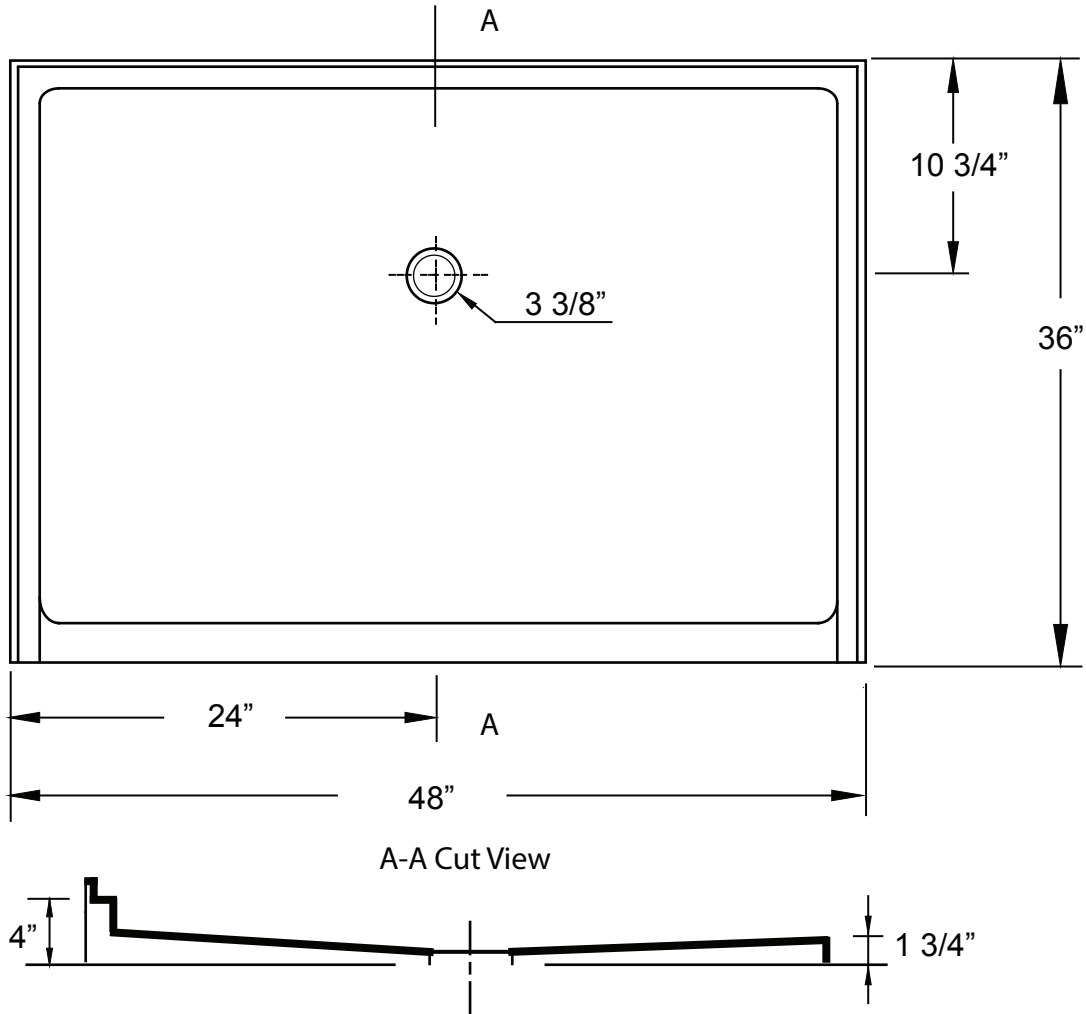

Shower Base 48" x 36"

Barrier Free (72011)

Diagram not to scale.

All Measurements: $\pm 1/4"$

Drain Hole: $3 3/8"$

Shower base trimmed to fit 48" x 36" rough opening.

This base complies with CSA Standards

Barrier Free shower bases are designed to accommodate a collapsible threshold.
These are available as an accessory from Acri-tec.