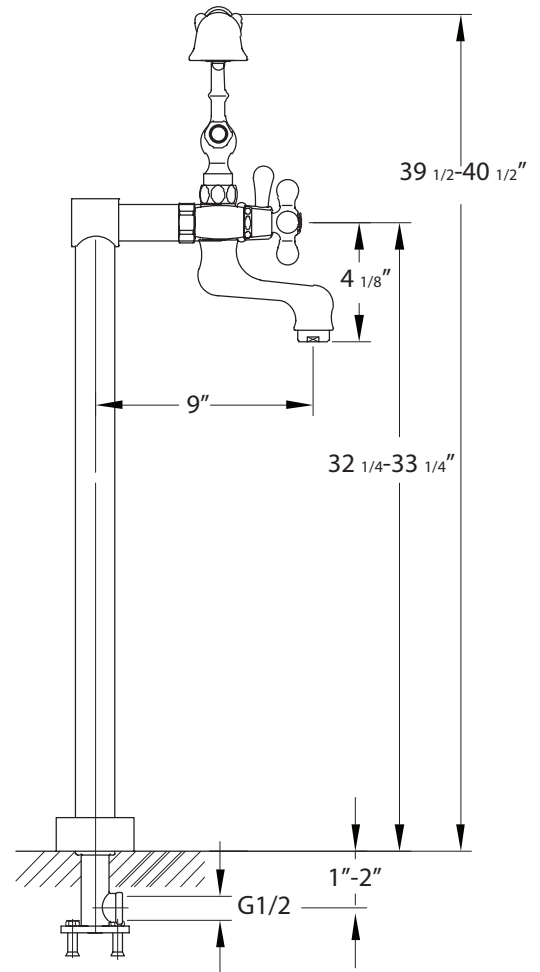

Monarch-X

Dual Cross Handle Free-Standing Faucet.

Includes an oversized hand-spray with an easy open manual diverter system.

Part# (Chrome): **83071**

Features

- Two 1/4 turn ceramic cartridges
- Solid brass construction
- Triple-plated chrome finish
- Triple-seal water supply system

Technical Specifications

- 5 gal / minute spout flow rate @ 65 psi
- Minimum operating temp.: 0 °C
- Maximum operating temp.: 90 °C
- Minimum operating pressure: 7 Psi
- Maximum operating pressure: 145 Psi

Monarch-X

— Spout
 Hand Shower

Specification subject to change without notice.
 All measurements + or - 1/4".

Acritec Industries Corp.
 27049 Gloucester Way, Langley, B.C. V4W 3Y3 | Tel: 604.607.0856
 Fax: 604.607.0857
 sales@acritec.com | www.acritec.com