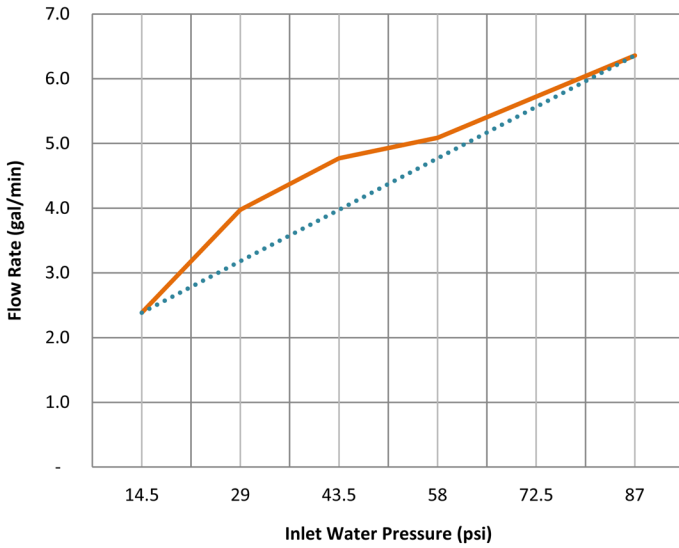

Monarch-X

Dual Cross Handle Free-Standing Faucet.

Includes an oversized hand-spray with an easy open manual diverter system.

Part# (Chrome): **83071**

Features

- Two 1/4 turn ceramic cartridges
- Solid brass construction
- Triple-plated chrome finish
- Triple-seal water supply system

Technical Specifications

- 5 gal / minute spout flow rate @ 65 psi
- Minimum operating temp.: 0 °C
- Maximum operating temp.: 90 °C
- Minimum operating pressure: 7 Psi
- Maximum operating pressure: 145 Psi

Monarch-X

— Spout
 Hand Shower

Specification subject to change without notice.
 All measurements + or - 1/4".

Acritec Industries Corp.
 27049 Gloucester Way, Langley, B.C. V4W 3Y3 | Tel: 604.607.0856
 Fax: 604.607.0857
 sales@acritec.com | www.acritec.com