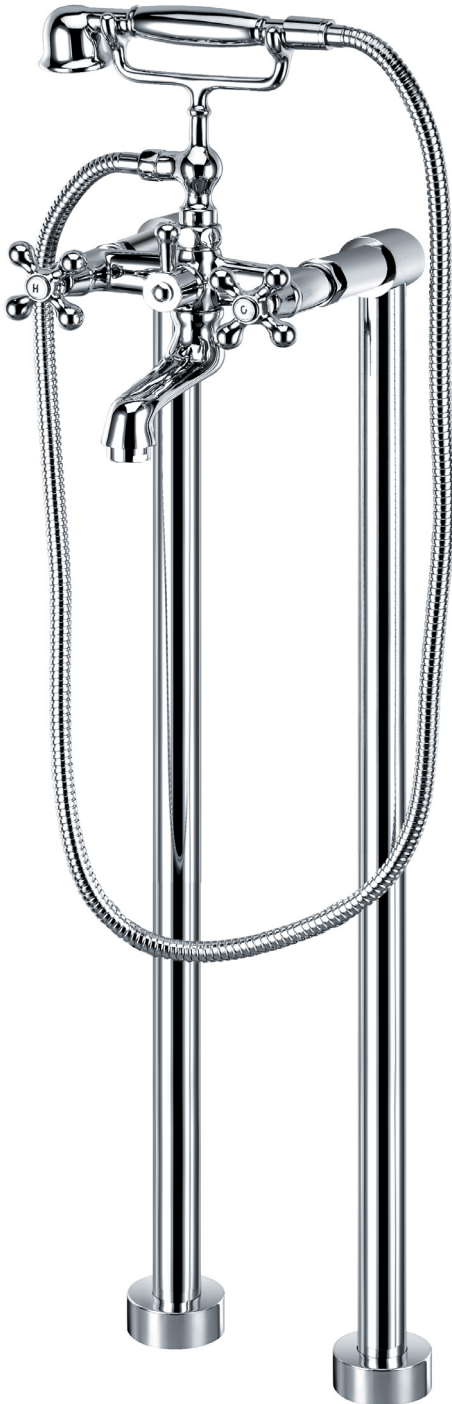

Monarch-X

Dual Cross Handle Free-Standing Faucet.

Includes an oversized hand-spray with an easy open manual diverter system.

Part# (Chrome): **83071**

Features

- Two 1/4 turn ceramic cartridges
- Solid brass construction
- Triple-plated chrome finish
- Triple-seal water supply system

Technical Specifications

- 5 gal / minute spout flow rate @ 65 psi
- Minimum operating temp.: 0 °C
- Maximum operating temp.: 90 °C
- Minimum operating pressure: 7 Psi
- Maximum operating pressure: 145 Psi

Monarch-X

— Spout
 Hand Shower

Specification subject to change without notice.
 All measurements + or - 1/4".

Acritec Industries Corp.
 27049 Gloucester Way, Langley, B.C. V4W 3Y3 | Tel: 604.607.0856
 Fax: 604.607.0857
 sales@acritec.com | www.acritec.com