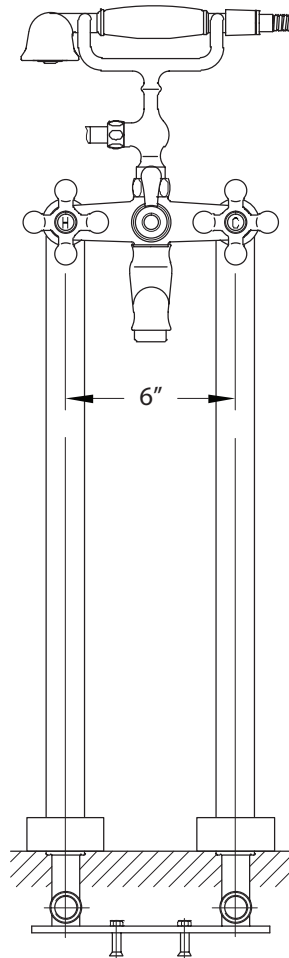

Monarch-X

Dual Cross Handle Free-Standing Faucet.

Includes an oversized hand-spray with an easy open manual diverter system.

Part# (Chrome): **83071**

Features

- Two 1/4 turn ceramic cartridges
- Solid brass construction
- Triple-plated chrome finish
- Triple-seal water supply system

Technical Specifications

- 5 gal / minute spout flow rate @ 65 psi
- Minimum operating temp.: 0 °C
- Maximum operating temp.: 90 °C
- Minimum operating pressure: 7 Psi
- Maximum operating pressure: 145 Psi

Monarch-X

— Spout
 Hand Shower

Specification subject to change without notice.
 All measurements + or - 1/4".

Acritec Industries Corp.
 27049 Gloucester Way, Langley, B.C. V4W 3Y3 | Tel: 604.607.0856
 Fax: 604.607.0857
 sales@acritec.com | www.acritec.com