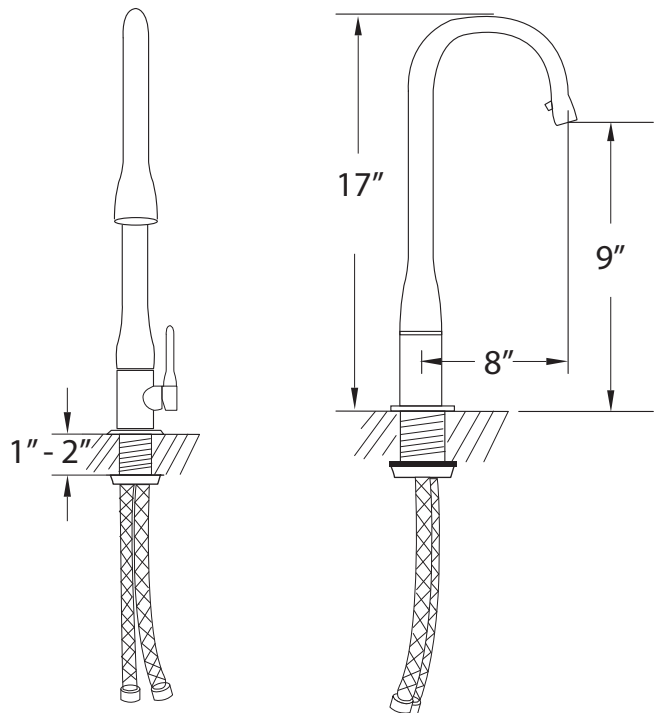

## Pierre 86001

Single Lever Sink Mixer

- Available in chrome finish
- Includes all necessary mounting hardware
- Made with solid brass construction

Specification subject to change without notice.  
All measurements + or - 1/4".