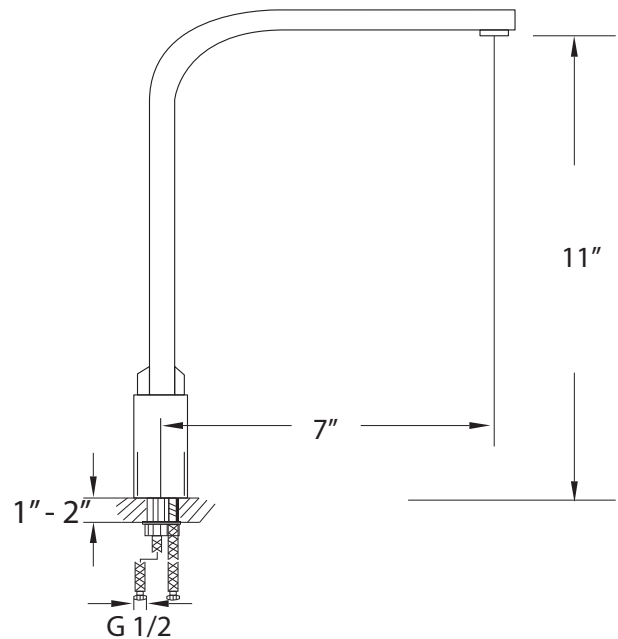

Anthony 86002

Single Lever Sink Mixer

- Available in chrome finish
- Includes all necessary mounting hardware
- Made with solid brass construction

Specification subject to change without notice.
All measurements + or - 1/4".