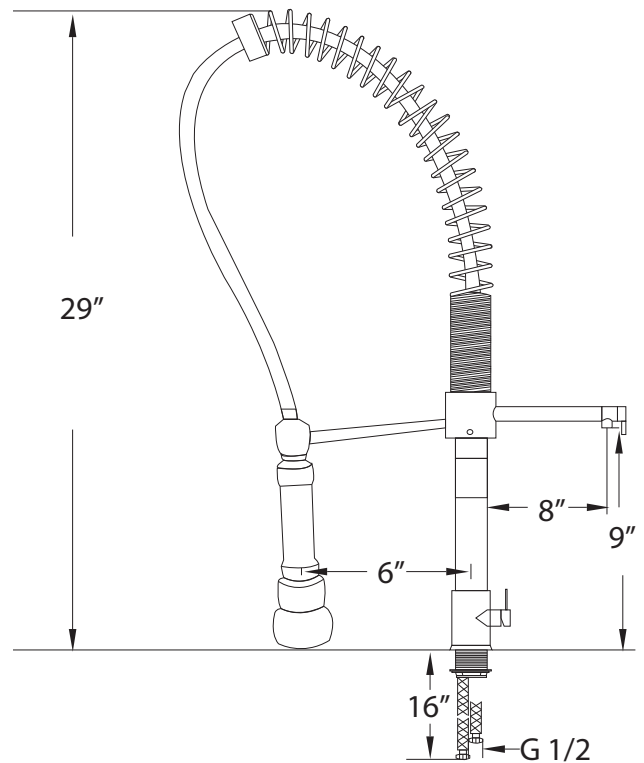

Michael 86003

Single Lever Sink Mixer with Swivel Spout and Pullout Sprayhead

- Available in chrome finish
- Includes all necessary mounting hardware
- Made with solid brass construction

Specification subject to change without notice.
All measurements + or - 1/4".