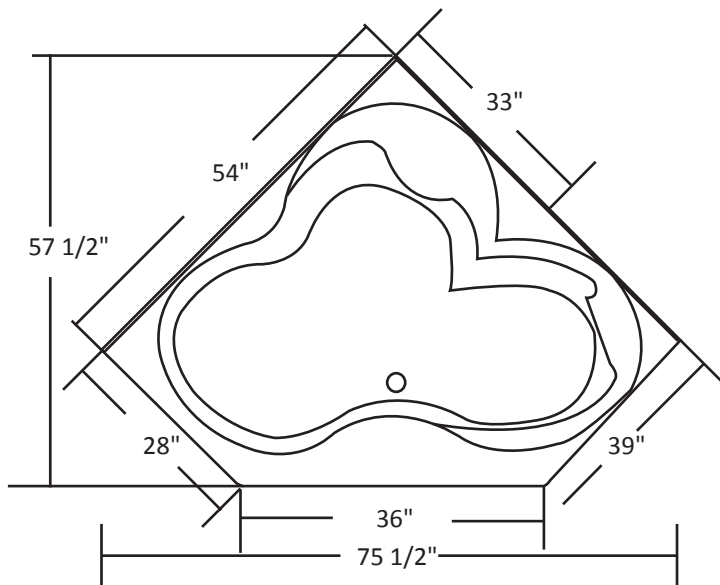

TISSOT (42133)

54" x 54" x 19⁵/₈"
(1372 x 1372 x 500mm)

The Tissot has a modern and elegant design that will enhance any bathroom's decor. The high water capacity and optimal interior space provide a complete sensation of relaxation in this modern corner soaker tub. The Tissot can hold up to 78 gallons of water.

The Tissot is made from 100% acrylic with fibre-glass reinforcement for added strength and durability.

Drain Hole: 2"
Overflow: 2 1/4"
Sizes: ± 1/4"
Diagram not to scale

Dimensions

In keeping with our policy of continuing product improvement, Acri-Tec Industries Corp., reserves the right to change product specifications without notice.