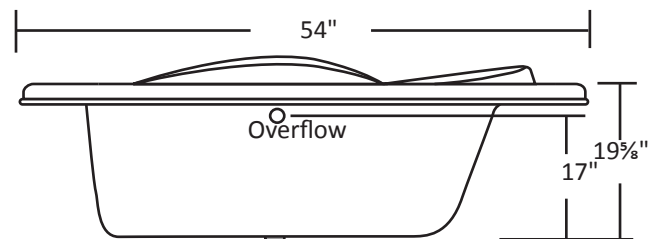

TISSOT (42133)

54" x 54" x 19⁵/₈"
(1372 x 1372 x 500mm)

The Tissot has a modern and elegant design that will enhance any bathroom's decor. The high water capacity and optimal interior space provide a complete sensation of relaxation in this modern corner soaker tub. The Tissot can hold up to 78 gallons of water.

The Tissot is made from 100% acrylic with fibre-glass reinforcement for added strength and durability.

Drain Hole: 2"
Overflow: 2 1/4"
Sizes: ± 1/4"
Diagram not to scale

Dimensions

In keeping with our policy of continuing product improvement, Acri-Tec Industries Corp., reserves the right to change product specifications without notice.